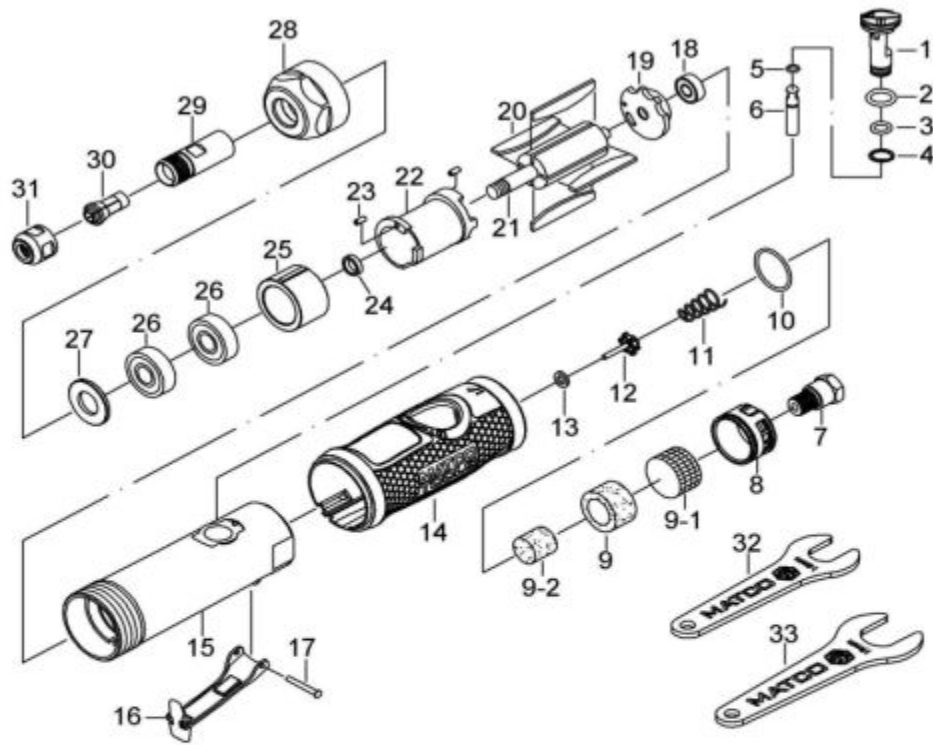

MT4880 - .75 HP STRAIGHT DIE GRINDER

Item: MT4880

Description: .75 HP STRAIGHT DIE GRINDER

Notes: Not Shown RS4880LK Warning Label

Figure No	Part Number	Description	No. Reqd	Warranty Code
1	K7RS15401	REGULATOR F/ MT4880	1	X
2	K7RS288302	O RING F/MT2880L,MT2885	1	X
3	K7RS288303	O RING F/MT2880L,MT2885	1	X
4	K7RS288304	SNAP RING F/MT2880L,MT2885	1	X
5	RS246605	O-RING	1	X
6	K7RS488306	VALVE STEM FOR MT4883	1	X
7	K7RS15407	AIR INLET FOR MT4883	1	X
8	K7RS15408	MUFFLER FOR MT4880	1	X
9	K7RS15459	STAINLESS MESH F/ MT4880	1	X
9	K7RS2883091	SILENCER F/ MT4880	1	X
9	K7RS288309	COTTONSILENCER F/MT2880L	1	X
10	K7RS31511	O-RING (26.7 1.78)	1	X
11	K7RS288314	SPRING F/MT2880L,MT2885	1	X
12	K7RS288315	VALVE F/MT2880L,MT2885	1	X
13	K7RS288316	WASHER F/MT2880L,MT2885	1	X
14	K7RS29014	HOUSING F/MT4880	1	X
14	*K7RS29014G	HOUSING GRIP -GREEN	1	
14	*K7RS29014O	HOUSING GRIP - ORANGE	1	
15	K7RS29015	HOUSING F/MT4880	1	X
16	K7RS524561	THROTTLE LEVER F/MT4880	1	X
17	K7RS621011	SPRING PIN (3X4L)	1	X
18	K7RS74718	REAR BEARING FOR MT4883	1	X
19	*K7RS15419B	REAR PLATE	1	
20	*K7RS820R22	ROTOR BLADE	4	
21	K7RS820R23	ROTOR F/MT4880	1	X
22	*K7RS29022	CYNLINDER	1	
23	*K7RS520118	PIN (2.5*6L)	2	
23	K7RS288323	PIN 2.5X6 F/MT2880L,MT2885	2	X
24	*K7RS820R25	BEARING SPACER	1	
25	*K7RS29125A	FRONT PLATE	1	
26	K7RS10920	BALL BEARING MT1430,50,60,1884	2	X
27	*K7RS290271	WASHER (22*33.2*3T)	1	
28	K7RS25232	CLAMP NUT FOR MT4880	1	X

29	K7RS26533	SPINDLE F/ MT4880	1	X
30	K7RS520129	1/4 IN COLLET FOR MT4883	1	X
31	K7RS20636	1/4" COLLET NUT F/MT2880L	1	X
32	K7RS288341	19MM STOP SPANNER F/MT2880L	1	X
33	K7RS288342	14MM STOP SPANNER F/MT1885K	1	X