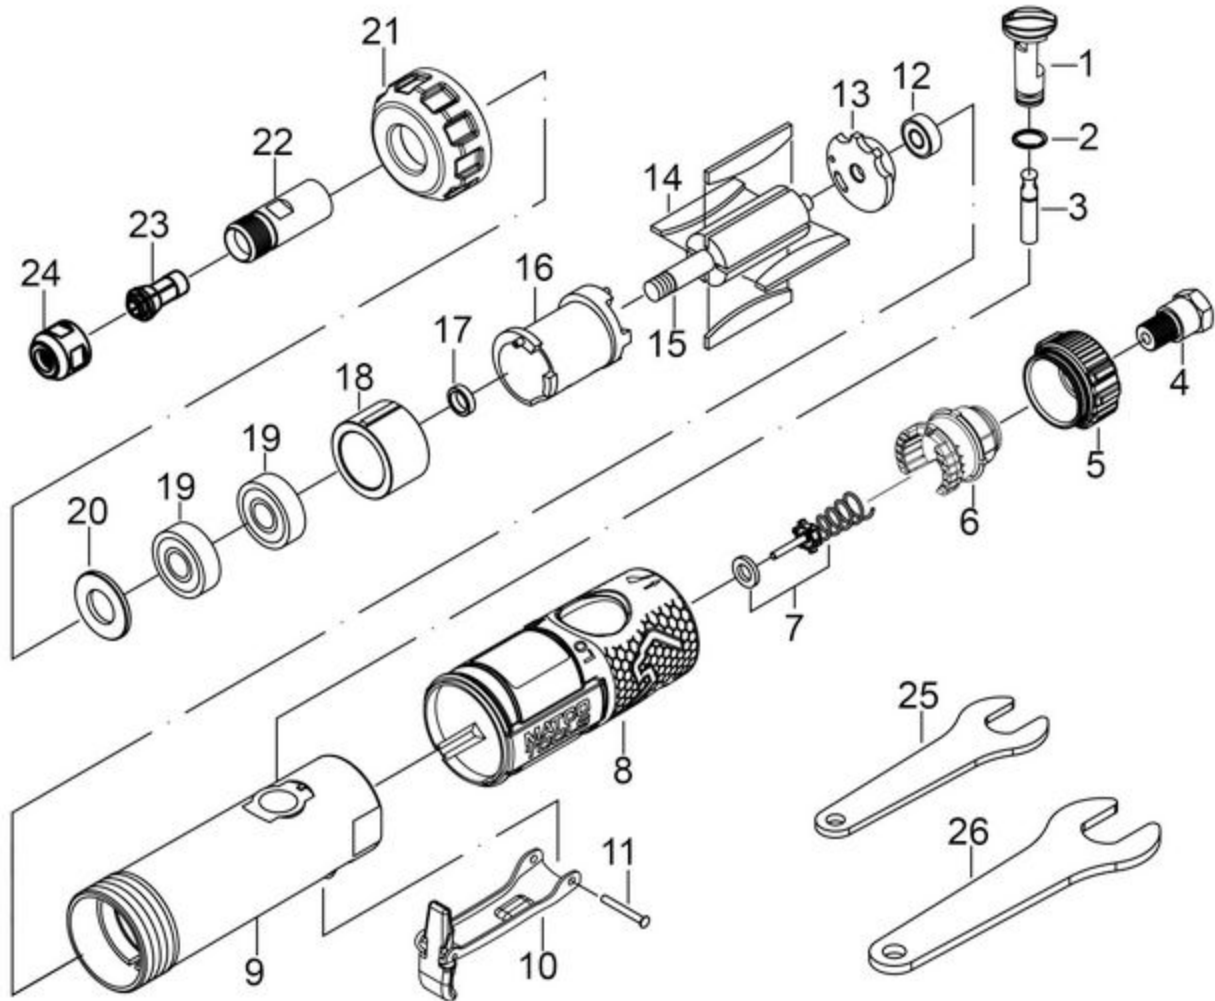

MT5880G - STRAIGHT DIE GRINDER .85 HP -

Item: MT5880G

Description: STRAIGHT DIE GRINDER .85 HP -

Notes: RS588013 Product Warning Label

Figure No	Part Number	Description	No. Reqd	Warranty Code
1	*K7RS588001	REGULATOR ASSEMBLY (INCLUDES #2 (1)SNAP RING & (2) O-RINGS	1	
2	K7RS288304	SNAP RING F/MT2880L,MT2885	1	X
3	*K7RS588002	VALVE STEM ASSEMBLY (INCLUDES O-RING)	1	
4	*K7RS588003	AIR INLET	1	
5	*K7RS588004	EXHAUST SLEEVE SET	1	
6	*K7RS588005	SILENCER	1	
7	*K7RS588006	TIP VALVE ASSEMBLY (INCLUDES TIP VALVE, WASHER AND SPRING)	1	
8	*K7RS588007	HOUSING GRIP	1	
8	*K7RS588008	HOUSING GRIP ORANGE	1	
8	*K7RS588009	HOUSING GRIP GREEN	1	
9	K7RS29015	HOUSING F/MT4880	1	X
10	*K7RS588010	SAFETY THROTTLE LEVER	1	
11	K7RS621011	SPRING PIN (3X4L)	1	X
12	K721114	BEARING F/RL600	1	X
13	*K7RS15419B	REAR PLATE	1	
14	*K7RS820R22	ROTOR BLADE (EACH)	4	
15	K7RS820R23	ROTOR F/MT4880	1	X
16	*K7RS588011	CYLINDER SET	1	
17	*K7RS820R25	BEARING SPACER	1	
18	*K7RS29125A	FRONT PLATE	1	
19	K7RS10920	BALL BEARING MT1430,50,60,1884	2	X
20	*K7RS290271	WASHER (22X33.2X3T)	1	
21	*K7RS588012	CLAMP NUT	1	
22	K7RS26533	SPINDLE F/ MT4880	1	X
23	K7RS520129	1/4 IN COLLET FOR MT4883	1	X
24	K7RS20636	1/4" COLLET NUT F/MT2880L	1	X
25	K7RS288342	14MM STOP SPANNER F/MT1885K	1	X
26	K7RS288341	19MM STOP SPANNER F/MT2880L	1	X