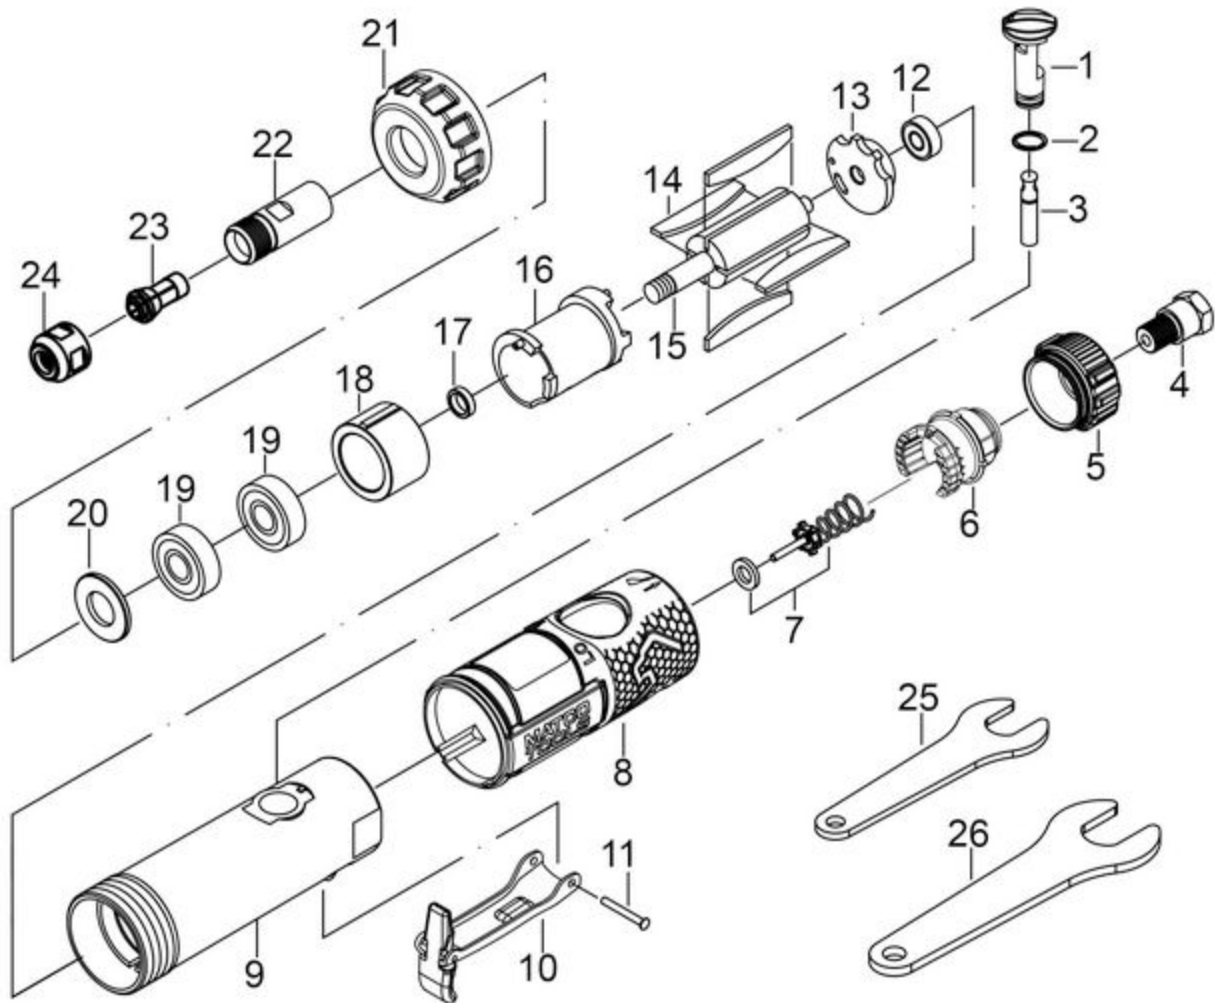

MT5880 - STRAIGHT DIE GRINDER .85 HP

Item: MT5880

Description: STRAIGHT DIE GRINDER .85 HP

Notes: RS588013 Product Warning Label

Figure No	Part Number	Description	No. Reqd	Warranty Code
1	*K7RS588001	REGULATOR ASSEMBLY (INCLUDES #2 (1)SNAP RING & (2) O-RINGS	1	
2	K7RS288304	SNAP RING F/MT2880L,MT2885	1	X
3	*K7RS588002	VALVE STEM ASSEMBLY (INCLUDES O-RING)	1	
4	*K7RS588003	AIR INLET	1	
5	*K7RS588004	EXHAUST SLEEVE SET	1	
6	*K7RS588005	SILENCER	1	
7	*K7RS588006	RS588006 TIP VALVE ASSEMBLY (INCLUDES TIP VALVE, WASHER AND SPRING)	1	
8	*K7RS588007	HOUSING GRIP	1	
8	*K7RS588009	HOUSING GRIP GREEN	1	
8	*K7RS588008	HOUSING GRIP ORANGE	1	
9	K7RS29015	HOUSING F/MT4880	1	X
10	*K7RS588010	SAFETY THROTTLE LEVER	1	
11	K7RS621011	SPRING PIN (3X4L)	1	X
12	K7RS21114	BEARING SX233A AND MT1884	1	X
13	*K7RS15419B	REAR PLATE	1	
14	*K7RS820R22	ROTOR BLADE (EACH)	4	
15	K7RS820R23	ROTOR F/MT4880	1	X
16	*K7RS588011	CYLINDER SET	1	
17	*K7RS820R25	BEARING SPACER	1	
18	*K7RS29125A	FRONT PLATE	1	
19	K710920	BEARING FOR RL500	2	X
20	*K7RS290271	WASHER (22X33.2X3T)	1	
21	*K7RS588012	CLAMP NUT	1	
22	K7RS26533	SPINDLE F/ MT4880	1	X
23	K7RS520129	1/4 IN COLLET FOR MT4883	1	X
24	K7RS20636	1/4" COLLET NUT F/MT2880L	1	X
25	K7RS288342	14MM STOP SPANNER F/MT1885K	1	X
26	K7RS288341	19MM STOP SPANNER F/MT2880L	1	X