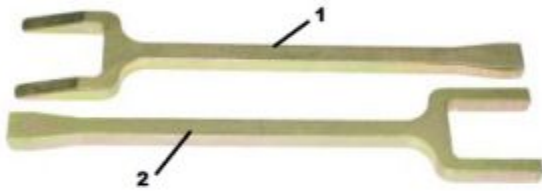

MTAP71410 - AXLE POPPER KIT

Item: MTAP71410

Description: AXLE POPPER KIT

Notes: N/A

| Figure No | Part Number | Description      | No. Reqd | Warranty Code |
|-----------|-------------|------------------|----------|---------------|
| 1         | MTAP71411   | AXLE POPPER FORK | 1        | R             |
| 2         | MTAP71412   | AXLE POPPER SHIM | 1        | K             |