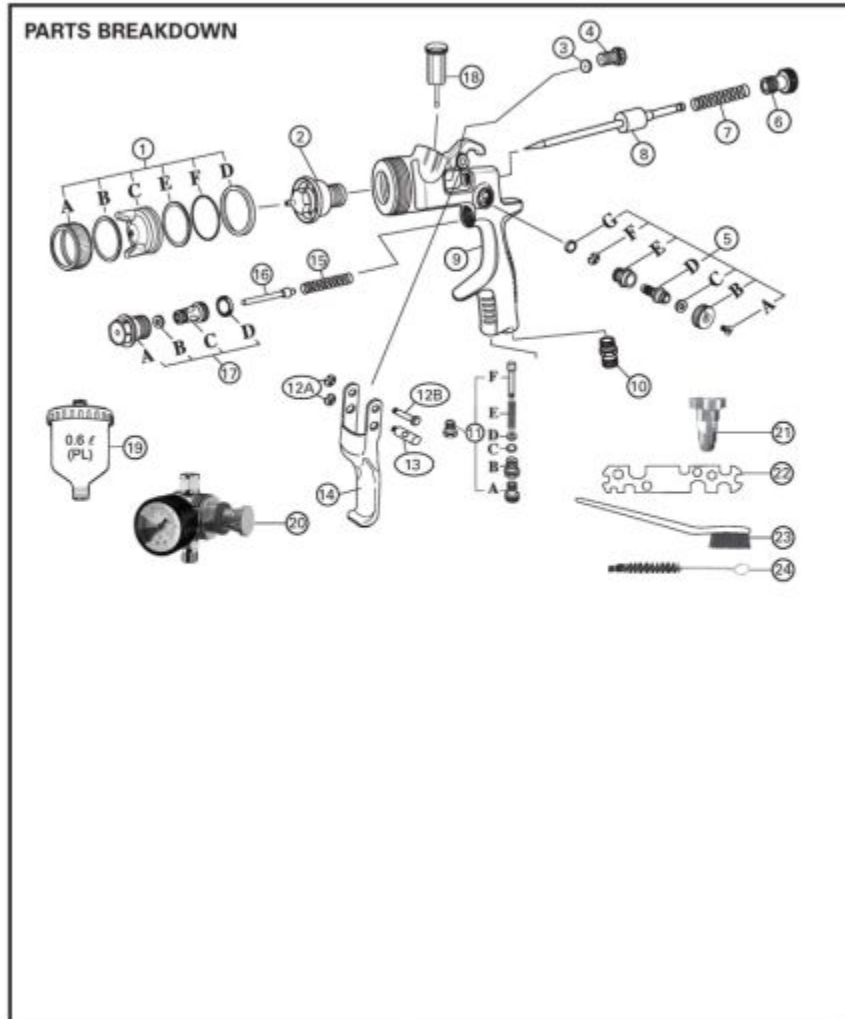

MTHVLP14 - HVLP ELITE SPRAY GUN 1.4

MATCO TOOLS  **HVLP ELITE SPRAY GUN 1.4** **MTHVLP14**

PARTS BREAKDOWN

Item: MTHVLP14

Description: HVLP ELITE SPRAY GUN 1.4

Notes: -02 and -08 Fluid Nozzle and Needle are not sold separately Norton paint system adaptor: 21664 9A
DeVilBiss DeKups: DPC-10 SATA's Adapter #13 Part #150136

Figure No	Part Number	Description	No. Reqd	Warranty Code
1	H1MTHVLP1401	AIR CAP SET (INC 1,2,8)	1	E
1	H1GF14S-01D	AIR CAP GASKET F/ MTPGHV13	1	X
2	*H1*	FLUID NOZZLE (NOT SOLD SEPARATELY SEE #1)	1	
3	H1MTHVLP1403	FLUID NEEDLE PACKING	1	E
4	H1GF14S-04	NEEDLE VALVE PACKING SEAT	1	L
5	H1MTHVLP1405	SPREADER ADJ VALVE SET	1	E
6	H1MTHVLP1406	FLUID ADJ KNOB W/LOCK NUT	1	E
7	H1UROHE10309	NEEDLE VALVE SPRING	1	L
8	*H1*	FLUID NEEDLE (NOT SOLD SEPARATELY SEE #1)	1	
9	H1MTHVLP14G	HVLP ELITE 1.4 SPRY GUN W/ CUP	1	E
10	H1UROHE10313	AIR HOSE JOINT F/ MTPGHE13	1	L
11	H1MTHVLP1411	AIR ADJ VALVE SET	1	E
12	H1TPGHE10315	E-RING X2/MTPGHE13	1	X
12	H1HE1031-15B	TRIGGER PIN FOR MTPGHE13	1	L
13	H1HE103-16A	FLUID ACTUATOR PIN	1	X
14	H1MTHVLP1414	TRIGGER	1	E
15	H1UROHE10318	AIR VALVE SPRING F/MTPGHVF13	1	L
16	H1UROHE10319	AIR VALVE F/MTPGHVF13	1	L
17	H1MTHVLP1417	AIR VALVE SEAT SET	1	E
18	H1MTHVLP1418	EUROFILTER	1	X
19	H1MTHVLP1419	PLASTIC CUP F/MTHVLP14	1	X
20	AR45	DELUXE AIR REGULATOR	1	K
21	H1MTHVLP14	ADAPTER FOR 3M PPS USE	1	D
22	*H1MATMTHVLP14-22	WRENCH	1	
23	*H1MATMTHVLP14-23	BRUSH	1	
24	*H1MATMTHVLP14-24	SPECIAL CLEANING BRUSH	1	