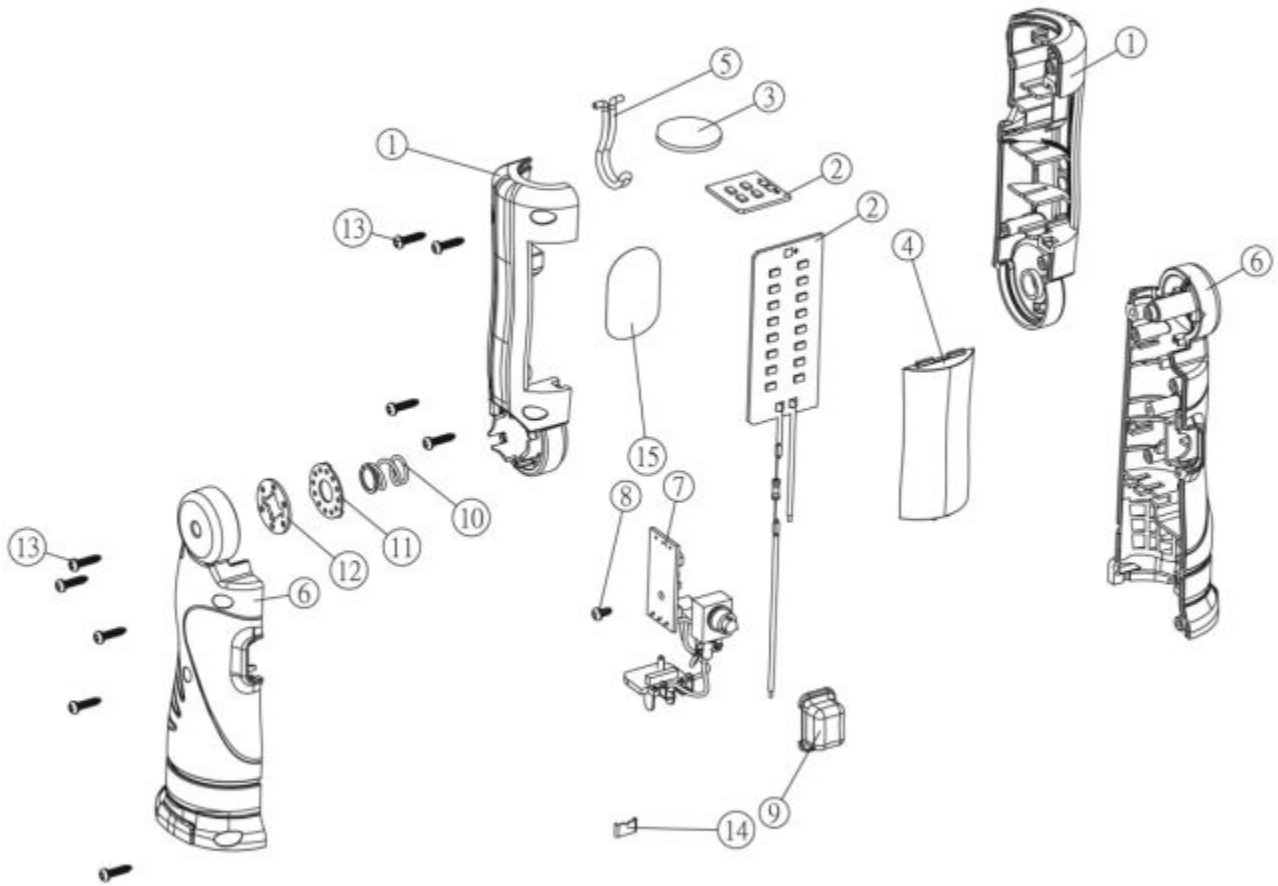

MUC122LED2 - 12V CORDLESS LED LIGHT

Item: MUC122LED2

Description: 12V CORDLESS LED LIGHT

Notes: not shown - RS122LED2WL - Warning Label

Figure No	Part Number	Description	No. Reqd	Warranty Code
1	*K7RS42501	BURNER HOUSING- L & R	1	
2	*K7RS26402	LED ASSEMBLY	1	
3	*K7RS06803	LENS	1	
4	*K7RS06904	LENS	1	
5	*K7RS02805	HOOK	1	
6	K7RS42406	HOUSING L & R F/ MUC122LED2	1	X
7	K7RS09507	TRANSFORMER CONNECTION	1	X
8	*K7RS108L09	SCREW (M3X6L)	1	
9	K7RS72L10B	BUTTON FOR MUC122LED	1	X
10	*K7RS108L12	SPRING	1	
11	*K7RS108L13	PIVOT PLATE	1	
12	*K7RS108L14	PIVOT PLATE W/ STEEL BALLS	1	
13	K7RS108R18	SCREW (TP3X12L) F/ MUC108R	9	X
14	K7RS108DD12	HOUSING CLIP F/ MUC108S	1	X
15	*K7RS24115	HOUSING LABEL	1	