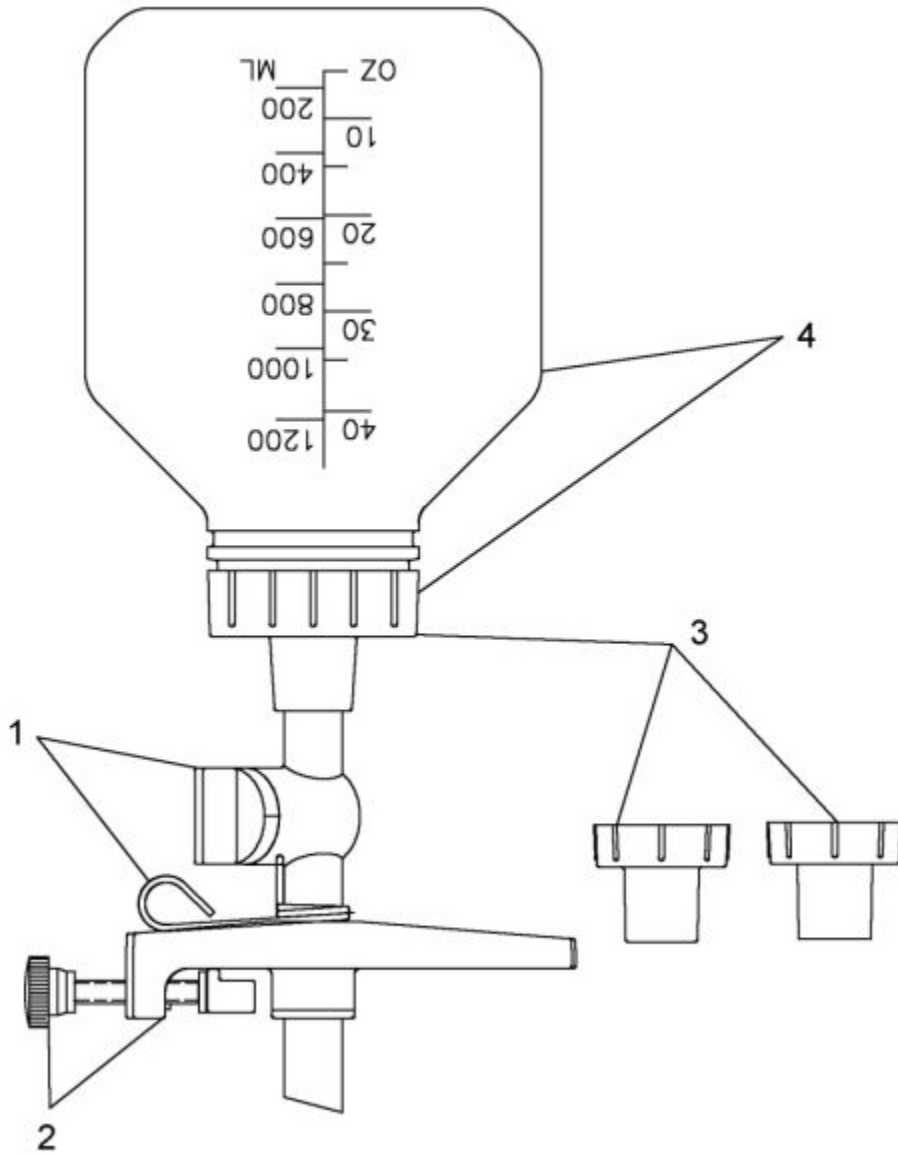

MV6832 - CLAMP ON AUTO REFILL KIT

Item: MV6832

Description: CLAMP ON AUTO REFILL KIT

Notes: N/A

Figure No	Part Number	Description	No. Reqd	Warranty Code
1	MM823560	VALVE KIT F/6832 CLAMP ON AU	1	K
2	MM823561	REFILL BASE KIT F/MV6832	1	D
3	MM823562	CAP KIT F/6832	1	D
4	MM823563	BOTTLE KIT F/MV6832	1	D