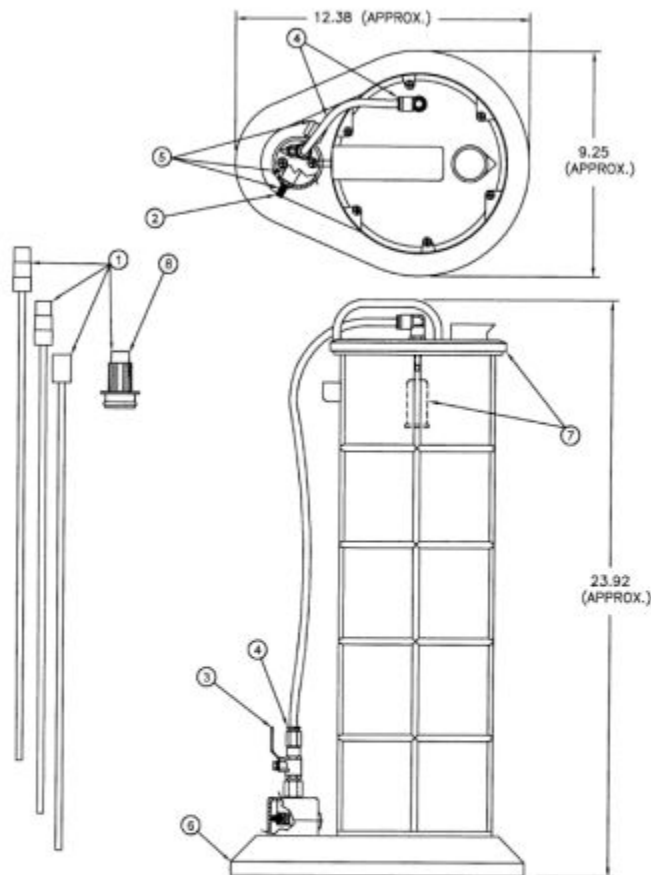

MV7300 - FLUID EVACUATOR, 8.8 L

Model 07300 Service Items

Item Description	Part No.	Item Description	Part No.
1 Vacuum Tube Kit	822599	5 Kit Venturi**	822647
2 Kit, Exhaust Muffler*	822644	6 Base Kit***	822574
3 Kit, Control Valve	822645	7 Kit, Lid and Float****	822648
4 Kit, Tube and Connectors	822646		

* Consists of three mufflers

** Consists of venturi and connectors

*** Consists of base and foot bracket

**** Consists of top and overfill float

Item: MV7300

Description: FLUID EVACUATOR, 8.8 L

Notes: item 2 contains 3 replacement mufflers**** item 5 contains venturi and connectors*** item 6 contains base and foot bracket*** item 7 contains top and overfill float**** also contains the brake bleed adapter (right angle adapter with hose that has shut off valve) MV7205

Figure No	Part Number	Description	No. Reqd	Warranty Code
0	MV7205	BRAKE BLEEDING ACCESR F/MV7200	1	B
1	MM822599	TUBE KIT F/MV7300	1	D
2	MM822644	EXHAUST VALVE MUFFLER	1	D
3	MM822645	CONTROL VALVE FOR MV7300	1	D
4	MM822646	TUBE & CONNECTOR SET	1	D
5	MM822647	VENTURI / MV7300	1	D
6	MM822574	BASE KIT F/MV7201	1	D
7	MM822648	LID W/FLOAT F/MV7300	1	D
8	MM822597	ADAPTER F/MV7200	1	D