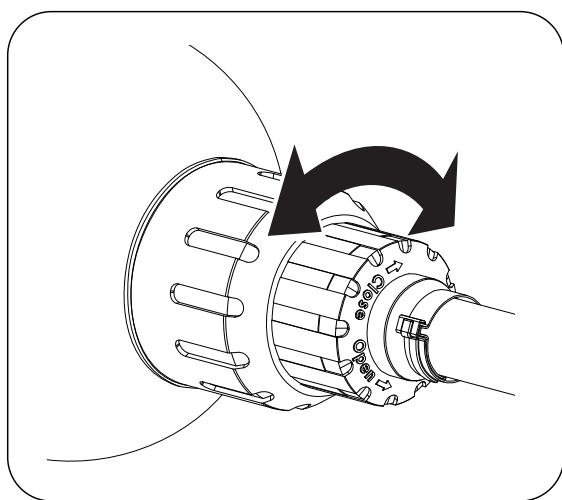

MVA 6852

Date of issue **May 2016**
 Form number **801144A**

Service parts

Item number	Description	Part number	Quantity
1	ATF adapter connector	MVA7218	2
2	Hose assembly	801147	1
3	Seal kit	801148	2