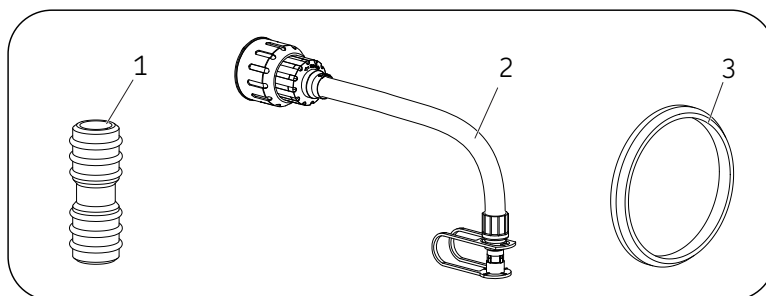

MVA 6852

Date of issue **May 2016**
 Form number **801144A**

Service parts

Item number	Description	Part number	Quantity
1	ATF adapter connector	MVA7218	2
2	Hose assembly	801147	1
3	Seal kit	801148	2