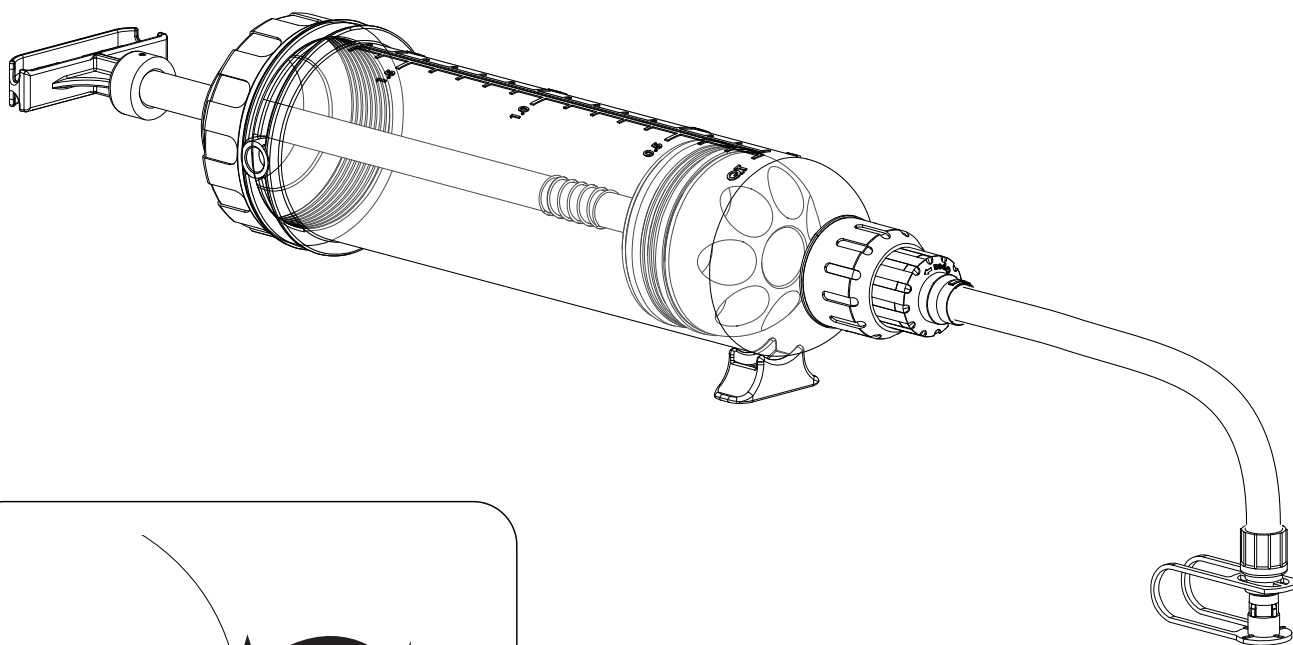

MVA 6852

Date of issue **May 2016**
 Form number **801144A**

Service parts

Item number	Description	Part number	Quantity
1	ATF adapter connector	MVA7218	2
2	Hose assembly	801147	1
3	Seal kit	801148	2