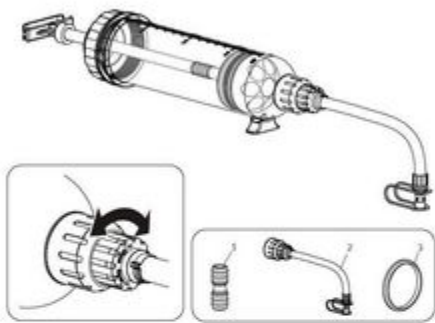

MVA6852 - 1.5L FLUID EXTRACTOR/DISPENSER

MVA 6852

Part No.	Qty.
437	1
438	1
439	1
440	1

Item: MVA6852

Description: 1.5L FLUID EXTRACTOR/DISPENSER

Notes: N/A

Figure No	Part Number	Description	No. Reqd	Warranty Code
1	MMMVA7218	ADAPTER FOR MVA6852	1	L
2	MM801147	HOSE ASSEMBLY	1	D
3	MM801148	SEAL KIT F/ MVA6852	1	L