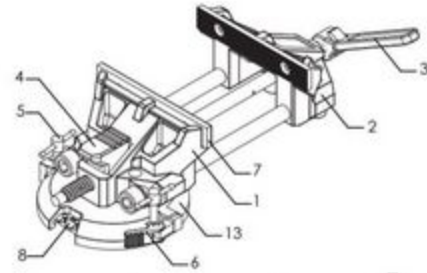

MVLP4 - 4" LOW PROFILE VISE KIT

FIG 1

FIG 2

FIG 3

FIG 4

Item: MVLP4

Description: 4" LOW PROFILE VISE KIT

Notes: MVLP4 is an M warranty but the initial vise has a K warranty. Before attempting to warranty the entire vise consult the BOM for replaceable parts.

Figure No	Part Number	Description	No. Reqd	Warranty Code
0	*FS92808	4 INCH JAW PADS STEEL	2	
0	*FS92746-12	2PK LARGE VISE BOLTS 4IN	2	
0	*FS92807	4 INCH JAW PADS CURVED	2	
0	*FS92809	4 INCH JAW PADS NON-MARRING	2	
3	*FSMVLP-HAN	REPLACEMENT HANDLE	1	
5	*FS92746-05	2PK SWIVEL BASE LOCK SCREWS	2	
7	*FS92746-07	4 INCH REPLACEMENT JAWS, 2PK	2	
8	*FS93159	SMALL MOUNTING DISC, 4 INCH VISE	1	