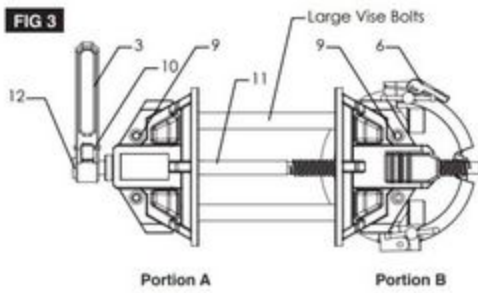

MVLP4 - 4" LOW PROFILE VISE KIT

FIG 1

FIG 2

FIG 3

FIG 4

Item: MVLP4

Description: 4" LOW PROFILE VISE KIT

Notes: MVLP4 is an M warranty but the initial vise has a K warranty. Before attempting to warranty the entire vise consult the BOM for replaceable parts.

Figure No	Part Number	Description	No. Reqd	Warranty Code
0	*FS92808	4 INCH JAW PADS STEEL	2	
0	*FS92746-12	2PK LARGE VISE BOLTS 4IN	2	
0	*FS92807	4 INCH JAW PADS CURVED	2	
0	*FS92809	4 INCH JAW PADS NON-MARRING	2	
3	*FSMVLP-HAN	REPLACEMENT HANDLE	1	
5	*FS92746-05	2PK SWIVEL BASE LOCK SCREWS	2	
7	*FS92746-07	4 INCH REPLACEMENT JAWS, 2PK	2	
8	*FS93159	SMALL MOUNTING DISC, 4 INCH VISE	1	