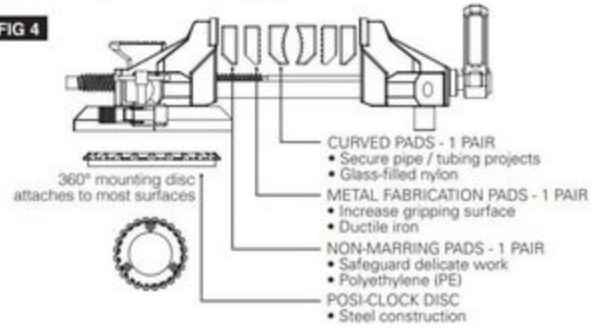

MVLP4 - 4" LOW PROFILE VISE KIT

FIG 1

FIG 2

FIG 3

FIG 4

Item: MVLP4

Description: 4" LOW PROFILE VISE KIT

Notes: MVLP4 is an M warranty but the initial vise has a K warranty. Before attempting to warranty the entire vise consult the BOM for replaceable parts.

Figure No	Part Number	Description	No. Reqd	Warranty Code
0	*FS92808	4 INCH JAW PADS STEEL	2	
0	*FS92746-12	2PK LARGE VISE BOLTS 4IN	2	
0	*FS92807	4 INCH JAW PADS CURVED	2	
0	*FS92809	4 INCH JAW PADS NON-MARRING	2	
3	*FSMVLP-HAN	REPLACEMENT HANDLE	1	
5	*FS92746-05	2PK SWIVEL BASE LOCK SCREWS	2	
7	*FS92746-07	4 INCH REPLACEMENT JAWS, 2PK	2	
8	*FS93159	SMALL MOUNTING DISC, 4 INCH VISE	1	