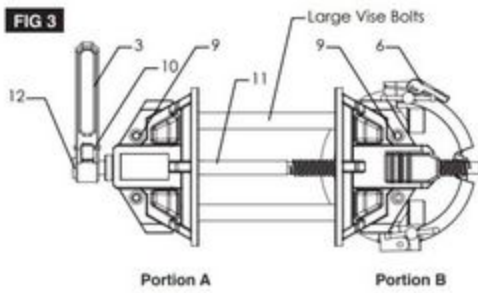

MVLP6 - 6" LOW PROFILE VISE KIT

FIG 1

FIG 2

FIG 3

FIG 4

Item: MVLP6

Description: 6" LOW PROFILE VISE KIT

Notes: MVLP6 is an M warranty but the initial vise has a K warranty. Before attempting to warranty the entire vise consult the BOM for replaceable parts.

Figure No	Part Number	Description	No. Reqd	Warranty Code
0	*FS92817	6 INCH JAW PADS STEEL	2	
0	*FS92816	6 INCH JAW PADS CURVED	2	
0	*FS92748-12	2PK LARGE VISE BOLTS 6IN	2	
0	*FS92818	6 INCH JAW PADS NON-MARRING	2	
3	*FSMVLP-HAN	REPLACEMENT HANDLE	1	
5	*FS92748-05	2PK SWIVEL BASE LOCK SCREWS	2	
7	*FS92748-07	6 INCH REPLACEMENT JAWS, 2PK	2	
8	*FS93158	LARGE MOUNTING DISC, 6 INCH VISE	1	