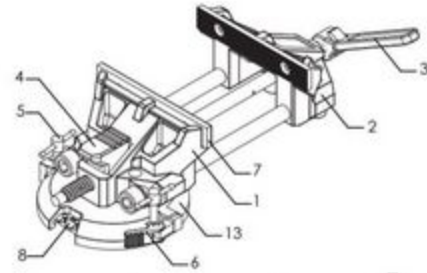

MVLP6 - 6" LOW PROFILE VISE KIT

FIG 1

FIG 2

FIG 3

FIG 4

Item: MVLP6

Description: 6" LOW PROFILE VISE KIT

Notes: MVLP6 is an M warranty but the initial vise has a K warranty. Before attempting to warranty the entire vise consult the BOM for replaceable parts.

Figure No	Part Number	Description	No. Reqd	Warranty Code
0	*FS92817	6 INCH JAW PADS STEEL	2	
0	*FS92816	6 INCH JAW PADS CURVED	2	
0	*FS92748-12	2PK LARGE VISE BOLTS 6IN	2	
0	*FS92818	6 INCH JAW PADS NON-MARRING	2	
3	*FSMVLP-HAN	REPLACEMENT HANDLE	1	
5	*FS92748-05	2PK SWIVEL BASE LOCK SCREWS	2	
7	*FS92748-07	6 INCH REPLACEMENT JAWS, 2PK	2	
8	*FS93158	LARGE MOUNTING DISC, 6 INCH VISE	1	