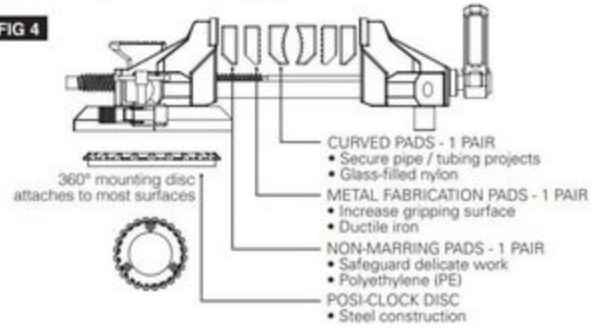

MVLP6 - 6" LOW PROFILE VISE KIT

FIG 1

FIG 2

FIG 3

FIG 4

Item: MVLP6

Description: 6" LOW PROFILE VISE KIT

Notes: MVLP6 is an M warranty but the initial vise has a K warranty. Before attempting to warranty the entire vise consult the BOM for replaceable parts.

Figure No	Part Number	Description	No. Reqd	Warranty Code
0	*FS92817	6 INCH JAW PADS STEEL	2	
0	*FS92816	6 INCH JAW PADS CURVED	2	
0	*FS92748-12	2PK LARGE VISE BOLTS 6IN	2	
0	*FS92818	6 INCH JAW PADS NON-MARRING	2	
3	*FSMVLP-HAN	REPLACEMENT HANDLE	1	
5	*FS92748-05	2PK SWIVEL BASE LOCK SCREWS	2	
7	*FS92748-07	6 INCH REPLACEMENT JAWS, 2PK	2	
8	*FS93158	LARGE MOUNTING DISC, 6 INCH VISE	1	