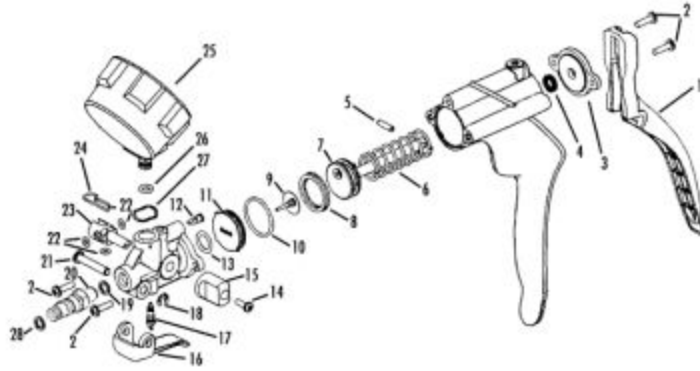

## SERVICE PARTS & ACCESSORIES

PUMP SERVICE KITS

	801330	MVP8900	MVP6176	801333	801334	801335	826456	824492	824493	824562
1	X									
2		X								
3				X						
4		X								
5		X								
6		X								
7		X								
8		X								
9		X						X		
10		X								
11					X					
12		X								
13		X								
14		X								
15		X								
16				X						
17		X							X	
18				X						
19							X			
20							X			
21				X						
22		X								
23		X								
24			X							X
25			X							
26			X							
27			X							
28							X			

Item: MVP5000

Description: VACUUM / PRESSURE PUMP

**Notes:** The MVP5000 has a D warranty but was changed to M warranty to prevent the entire set from being warrantied rather than individual parts. See picture for adapters. MMMV8510 is the Mityvac Pump and Gauge complete for MV5000. MMMVP8900 is the Mityvac Pump Service Kit. MM801569 seal for reservoir cap

Figure No	Part Number	Description	No. Reqd	Warranty Code
0	MM801569	FLAT O RING FOR MVP5000	1	B
0	MMMVP6176	GAUGE FOR MVP5000	1	D
1	MMMV8510	PUMP W/GAUGE FOR MV4000	1	D
1	MMMVA6914	CASE	1	D
2	MM824461	TUBE CONNECTORS F/ MVP5000	1	J
3	MM823483	CLIP F/MVP5000 GAUGE	1	D
23	MMMVP8900	SERVICE KIT FOR MVP5000	1	J