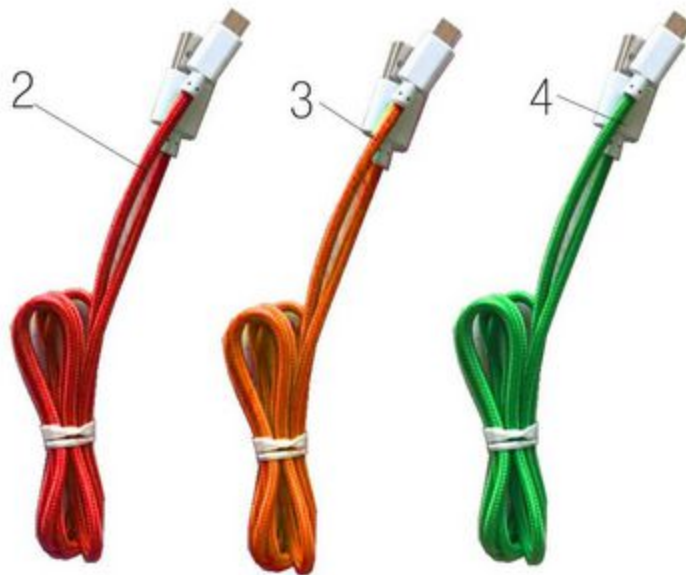

MWL500 - RECHARGEABLE WORK LIGHT

MUSB-RD MUSB-OR MUSB-GR

Item: MWL500

Description: RECHARGEABLE WORK LIGHT

Notes: N/A

Figure No	Part Number	Description	No. Reqd	Warranty Code
1	ETUHL-MAG	MAG SWIVEL BASE F/UHLCL	1	X
2	*ETMUSB-RD	RED REPLACEMENT CHARGE CORD	1	
3	*ETMUSB-OR	ORANGE REPLACEMENT CHARGE CORD	1	
4	*ETMUSB-GR	GREEN REPLACEMENT CHARGE CORD	1	