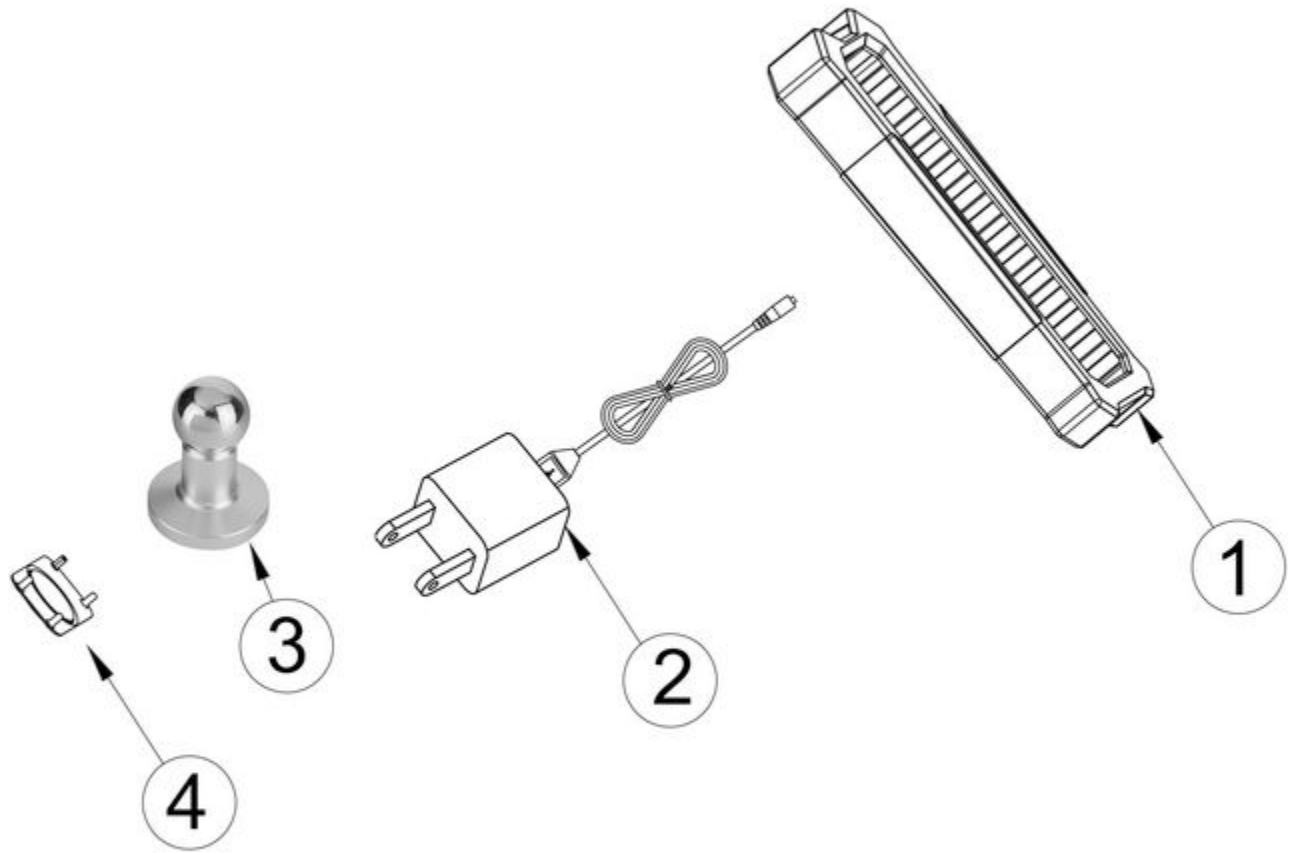

MWLALUMO - ALUMINUM HANDHELD RECHARGEABLE

Item: MWLALUMO

Description: ALUMINUM HANDHELD RECHARGEAB L

Notes: N/A

Figure No	Part Number	Description	No. Reqd	Warranty Code
1	K7RS35001	BUMPER F/MWLALUM	1	X
2	*K7RS35002	ADAPTER & CABLE	1	
3	K7RSMAGSTAND	MAGNET STAND F/MWLALUM	1	X
4	K7RS35003	BACK MAGNET PACK F/MWLALUM	1	X