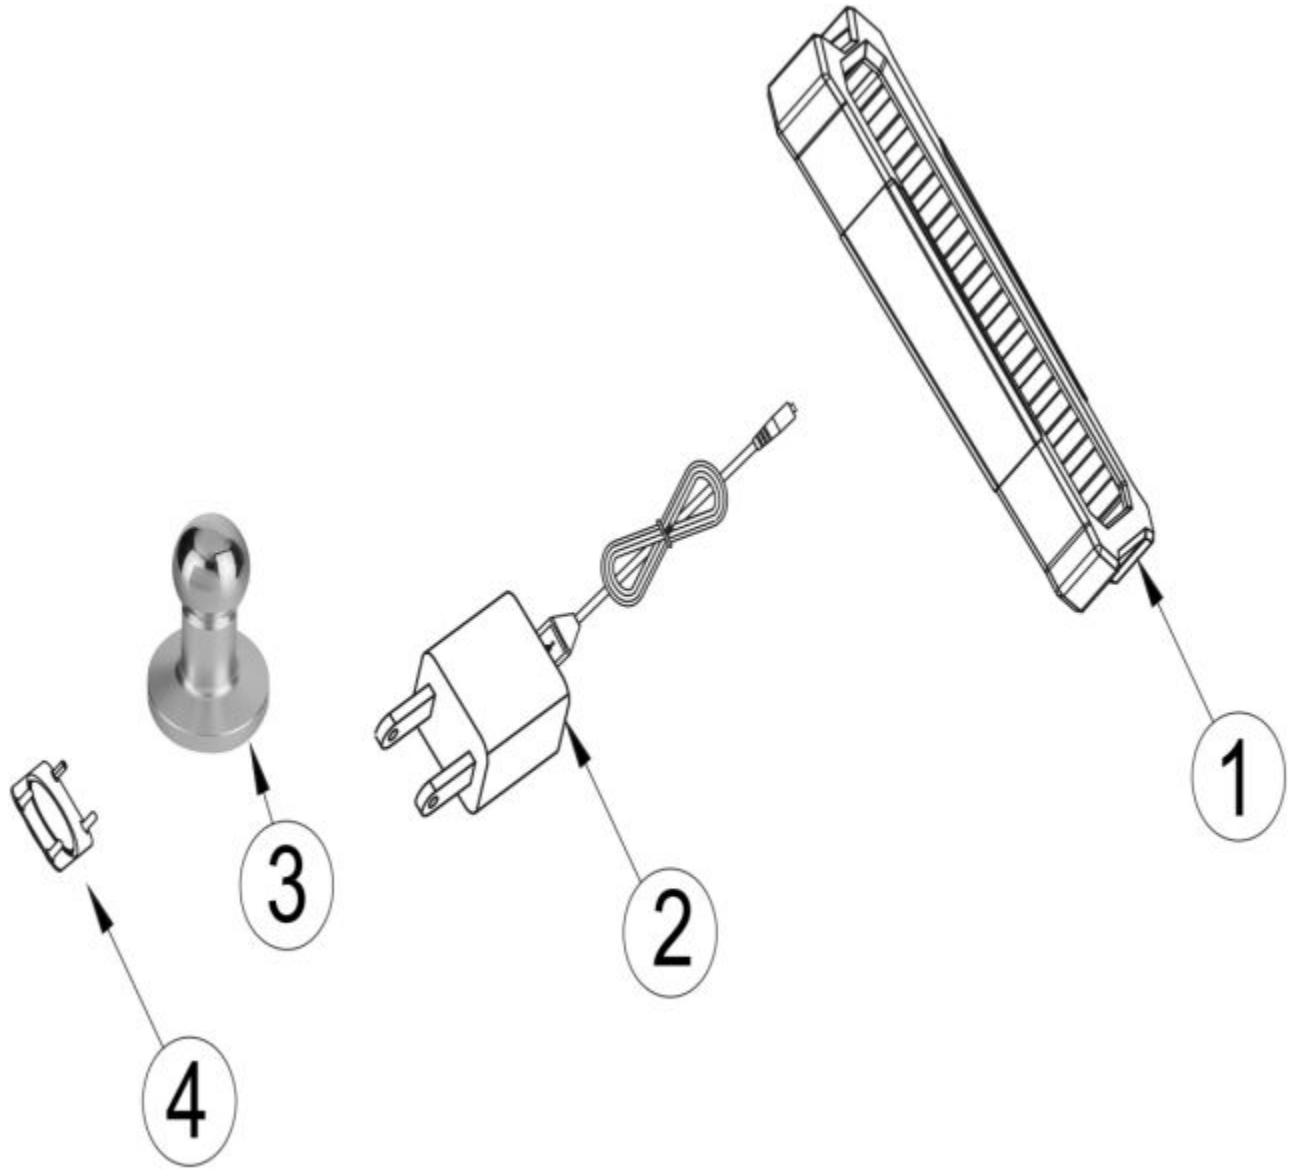

MWLALUM - HANDHELD ALUMINUM WORKLIGHT

Item: MWLALUM

Description: HANDHELD ALUMINUM WORKLIGHT

Notes: N/A

Figure No	Part Number	Description	No. Reqd	Warranty Code
1	K7RS35001	BUMPER F/MWLALUM	1	X
2	*K7RS35002	ADAPTER AND CABLE	1	
3	K7RSMAGSTAND	MAGNET STAND F/MWLALUM	1	X
4	K7RS35003	BACK MAGNET PACK F/MWLALUM	1	X