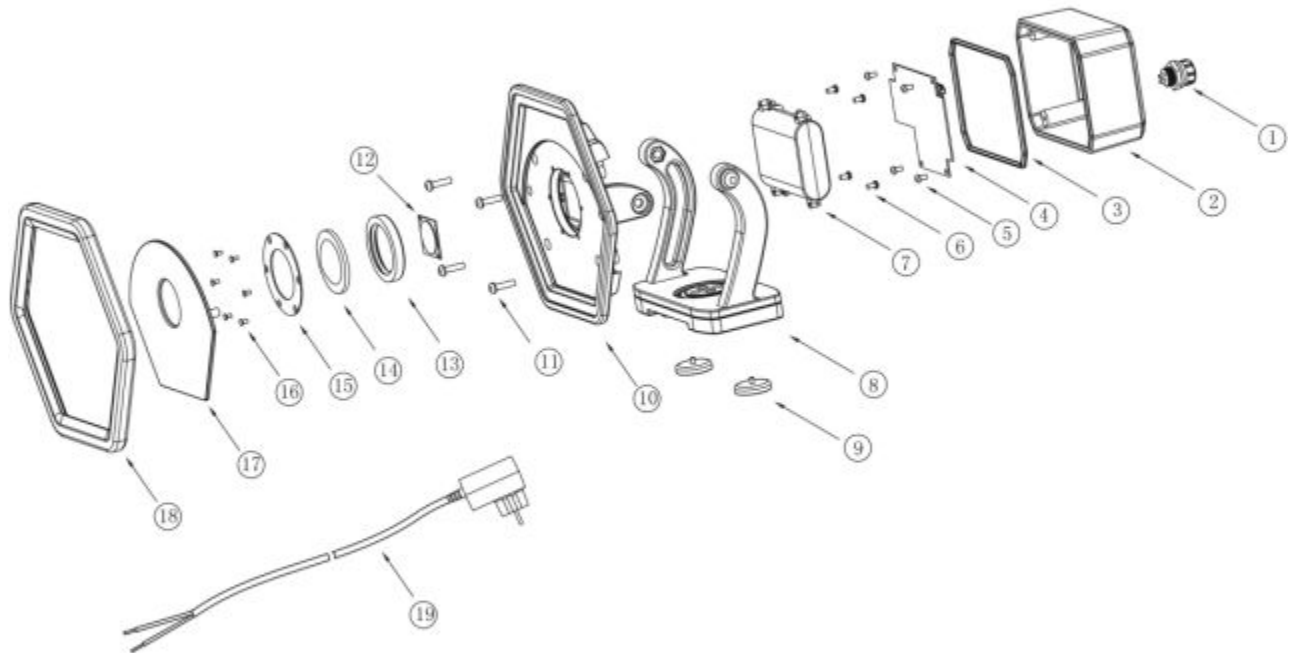

MWLFLA - FLOOD LGT RECHARGE CRDLS BURG

Item: MWLFLA

Description: FLOOD LGT RECHARGE CRDLS BURG

Notes: RSMWLFLAPLK Burgundy Product Label Kit 1 RSMWLFLGPLK Green Product Label Kit 1 RSMWLFLOPLK
Orange Product Label Kit 1

Figure No	Part Number	Description	No. Reqd	Warranty Code
8	K7RSMWLMSB	BRACKET W/SWIVEL BASE MAGNET	1	X
9	K7RSECUH1584	MAGNET W/ LABEL F/ MWLFLO	2	X
19	K7RSMWLCHG	CHARGER FOR MWLUHFL	1	X