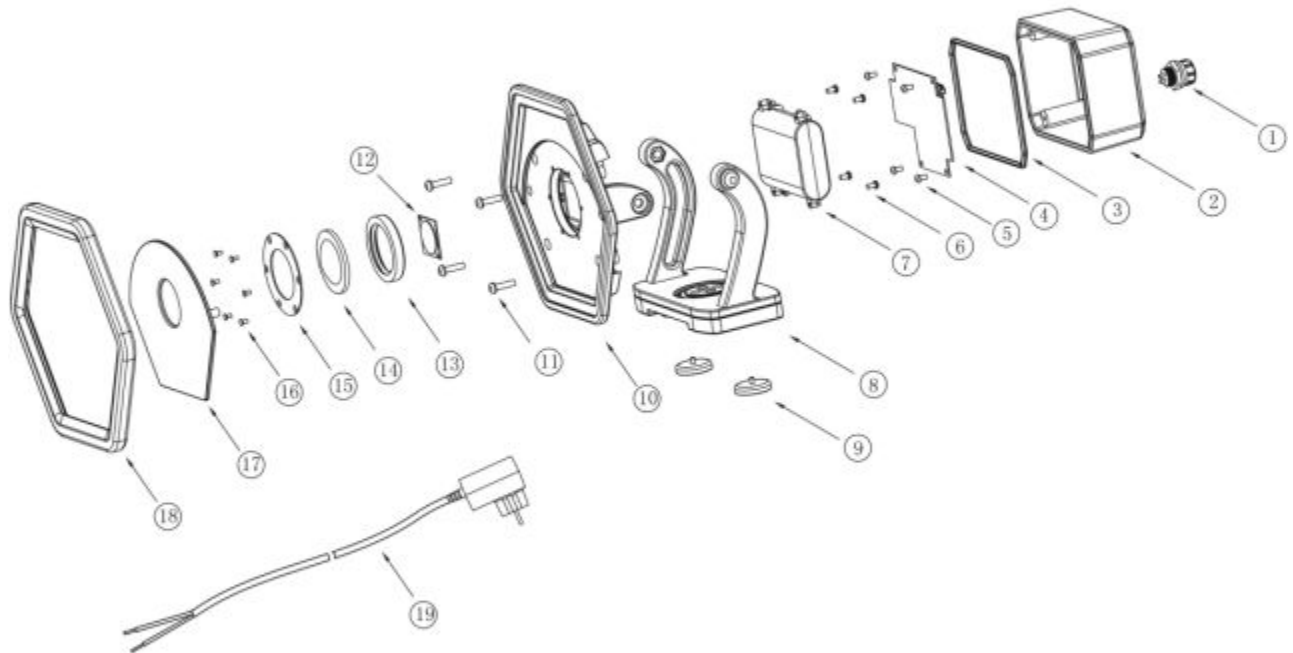

MWLFLG - FLOOD LGT RECHARGE CRDLES GRN

Item: MWLFLG

Description: FLOOD LGT RECHARGE CRDLES GRN

Notes: RSMWLFLAPLK Burgundy Product Label Kit 1 RSMWLFLGPLK Green Product Label Kit 1 RSMWLFLOPLK Orange Product Label Kit 1

Figure No	Part Number	Description	No. Reqd	Warranty Code
9	K7RSECUH1584	MAGNET W/ LABEL F/ MWLFLO	2	X
10	K7RSMWLCHG	CHARGER FOR MWLUHFL	1	X