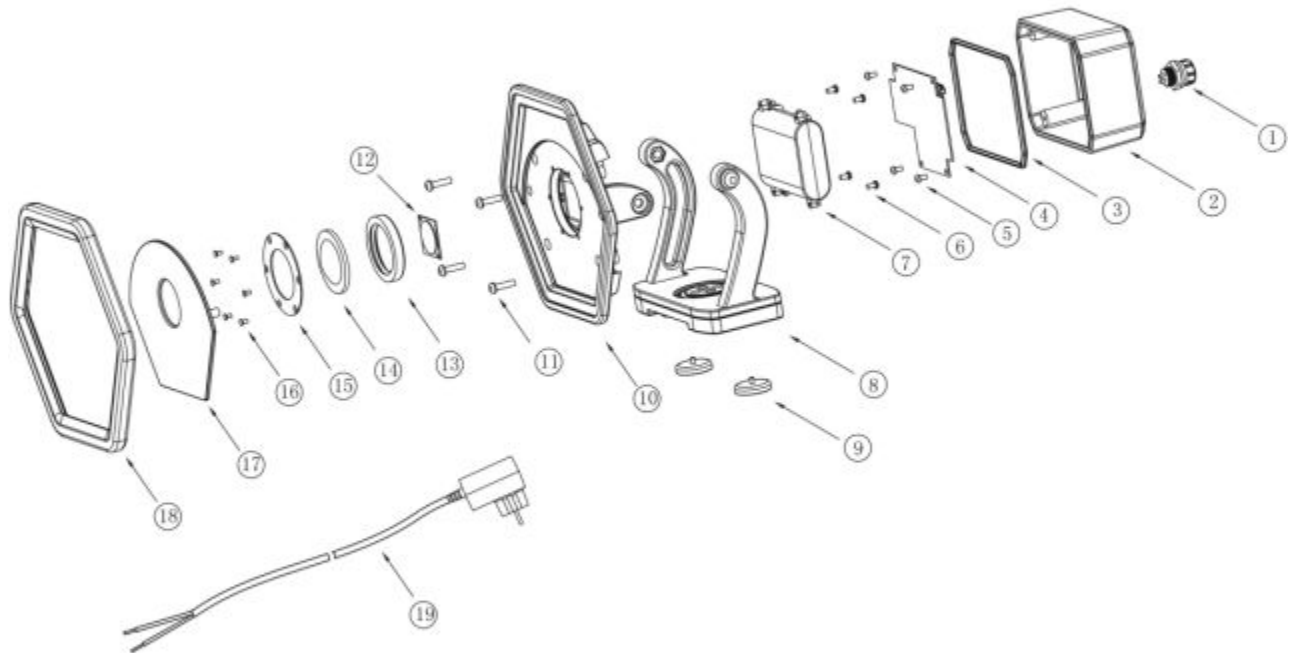

MWLFLO - FLOOD LGT RECHARGE CRDLESS ORG

Item: MWLFLO

Description: FLOOD LGT RECHARGE CRDLESS ORG

Notes: RSMWLFLAPLK Burgundy Product Label Kit 1 RSMWLFLGPLK Green Product Label Kit 1 RSMWLFLOPLK Orange Product Label Kit 1

Figure No	Part Number	Description	No. Reqd	Warranty Code
8	K7RSMWLMSB	BRACKET W/SWIVEL BASE MAGNET	1	X
9	K7RSECUH1584	MAGNET W/ LABEL F/ MWLFLO	2	X
19	K7RSMWLCHG	CHARGER FOR MWLUHFL	1	X