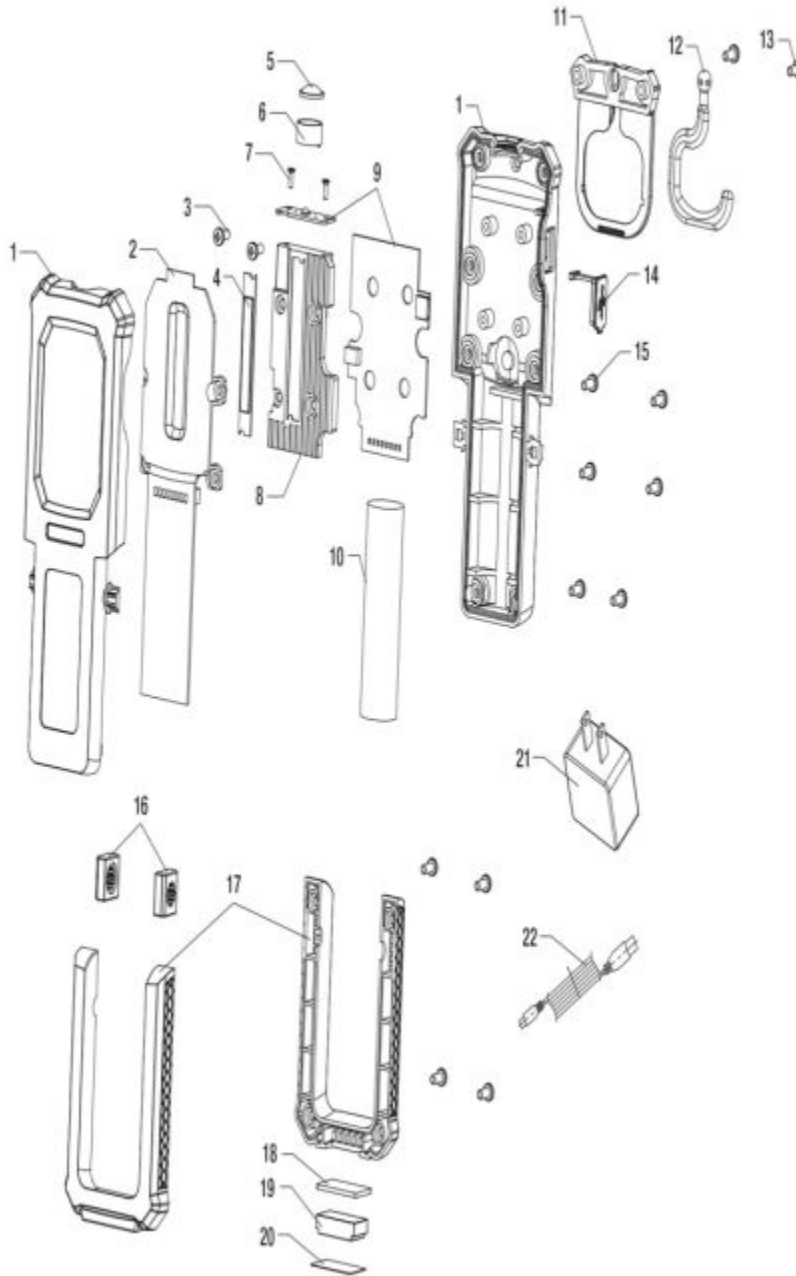

MWLHH300UV - COB HAND HELD LIGHT/UV LIGHT

Item: MWLHH300UV

Description: COB HAND HELD LIGHT/UV LIGHT

Notes: N/A

Figure No	Part Number	Description	No. Reqd	Warranty Code
1	*K7-	SHELL (FRONT AND BACK)	1	
2	*K7-	REFLECTOR	1	
3	*K7-	SCREW (ST2.9X6)	2	
4	*K7-	COB	1	
5	*K7-	TOP LENS	1	
6	*K7-	TOP REFLECTOR	1	
7	*K7-	SCREW (ST2.2X4.5)	2	
8	*K7-	HEAT SINK	1	
9	*K7-	PCBA WITH TOP LED	1	
10	*K7-	BATTERY	1	
11	*K7RS40011	HOOK BASE	1	
12	*K7RS40012	HOOK	2	
13	*K7-	SCREW (ST2.9X16)	2	
14	*K7-	USB COVER	1	
15	*K7-	SCREW (ST2.9X10)	10	
16	*K7-	GEAR TOOTH	2	
17	*K7-	STAND (FRONT AND BACK)	1	
18	*K7-	IRON PANEL	1	
19	*K7-	MAGNET	1	
20	*K7-	MAGNET LABEL	1	
21	K7RS40021	CHARGER F/ MWLHH300	1	X
22	*K7-	USB CORD (INCL W/ #21)	1	