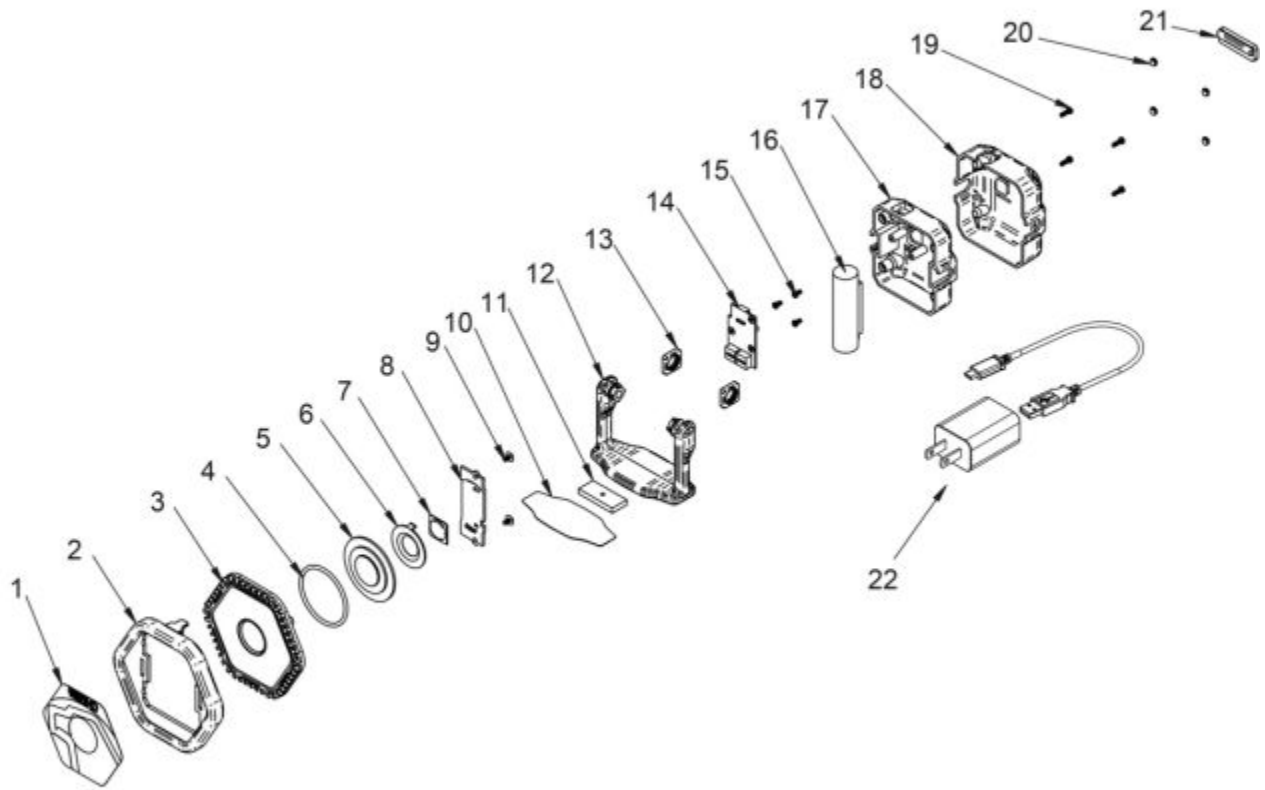

MWLMFLB - MINI FLOOD LIGHT BURGUNDY

Item: MWLMFLB

Description: MINI FLOOD LIGHT BURGUNDY

Notes: N/A

Figure No	Part Number	Description	No. Reqd	Warranty Code
2	*K7RS000401M	BUMPER	1	
11	*K7RS000402	MAGNET	1	
12	*K7RSMWLMFLBRKB	BRACKET W/ SWIVEL BASE AND MAGNETS - BURGUNDY	1	
22	K7RS000403	CORD WITH ADAPTER F/ MWLMFL	1	X