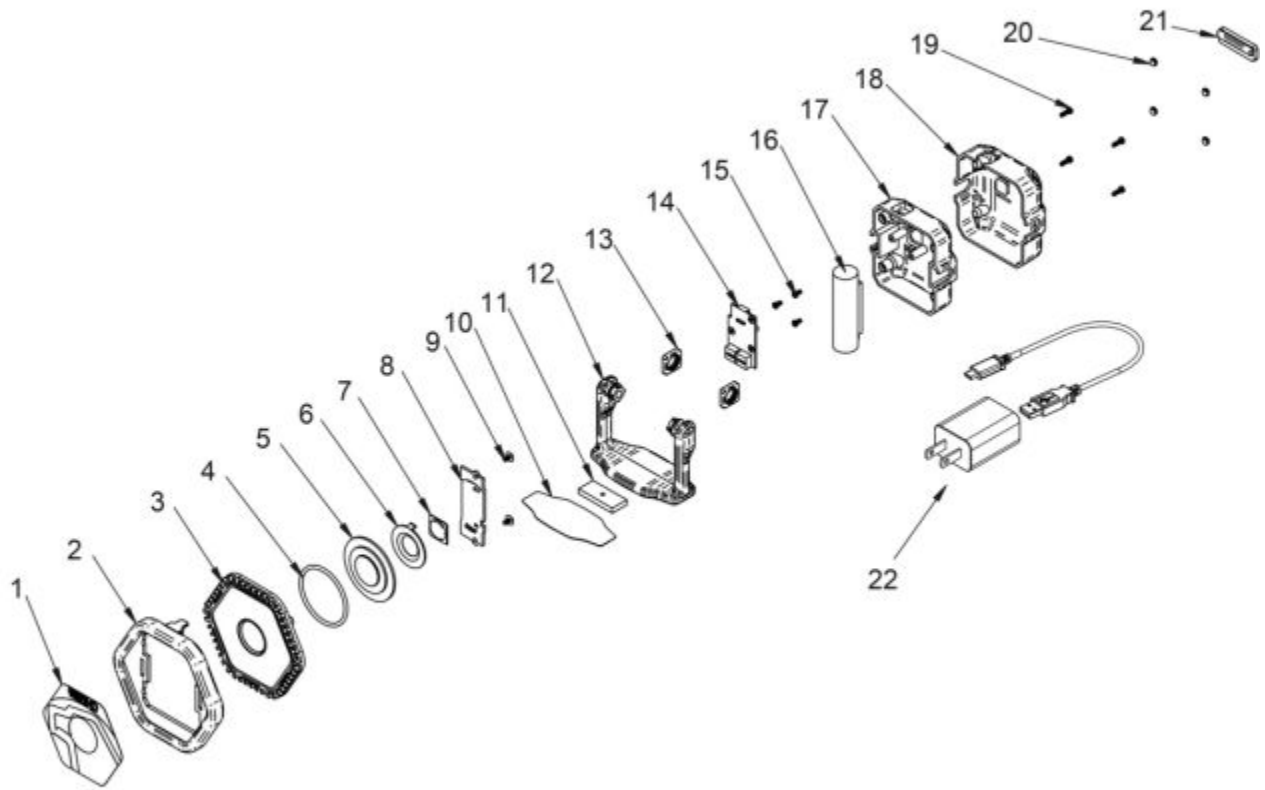

MWLMFLG - MINI FLOOD LIGHT GREEN

Item: MWLMFLG

Description: MINI FLOOD LIGHT GREEN

Notes: N/A

Figure No	Part Number	Description	No. Reqd	Warranty Code
2	*K7RS000401M	BUMPER	1	
11	*K7RS000402	MAGNET	1	
12	*K7RSMWLMFLBRKG	BRACKET W/ SWIVEL BASE AND MAGNETS - GREEN	1	
22	K7RS000403	CORD WITH ADAPTER F/ MWLMFL	1	X