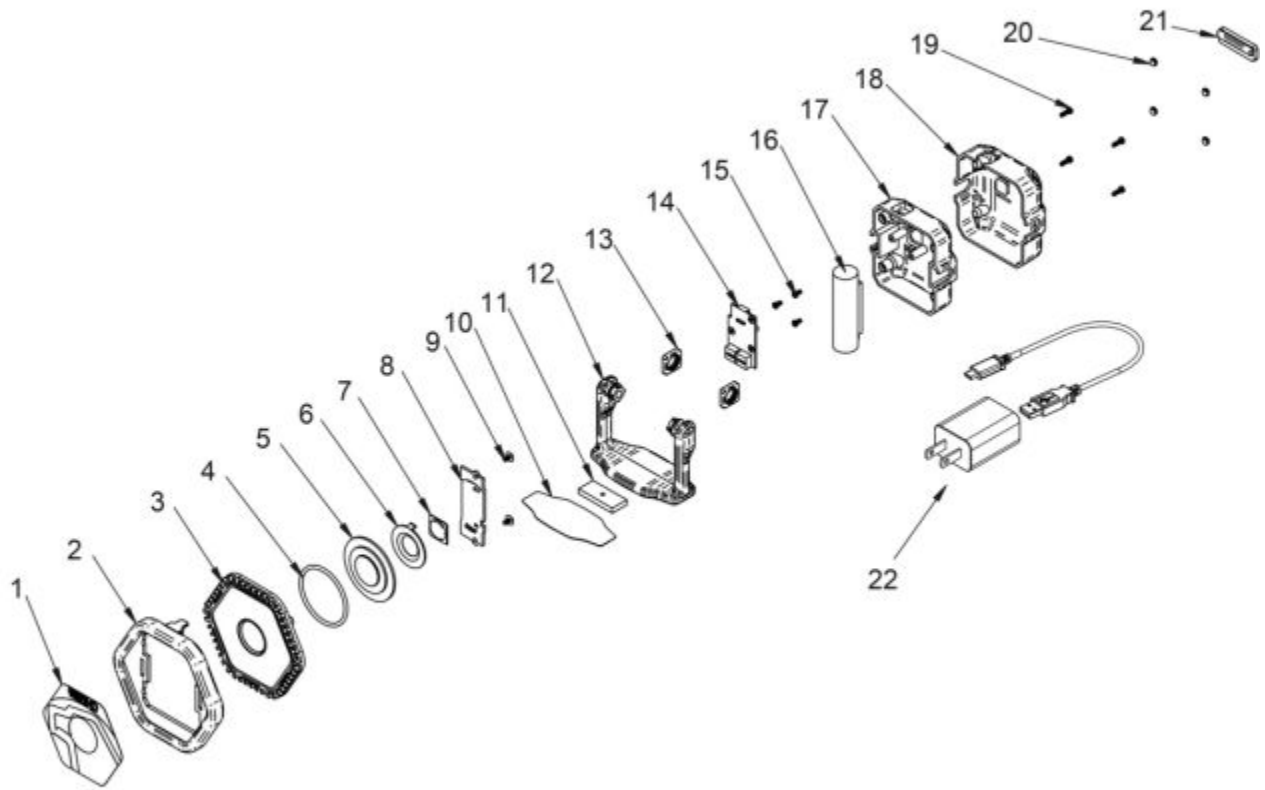

MWLMFLO - MINI FLOOD LIGHT ORANGE

Item: MWLMFLO

Description: MINI FLOOD LIGHT ORANGE

Notes: N/A

Figure No	Part Number	Description	No. Reqd	Warranty Code
2	*K7RS000401M	BUMPER	1	
11	*K7RS000402	MAGNET	1	
12	*K7RSMWLMFLBRKO	BRACKET W/ SWIVEL BASE AND MAGNETS - ORANGE	1	
122	K7RS000403	CORD WITH ADAPTER F/ MWLMFL	1	X