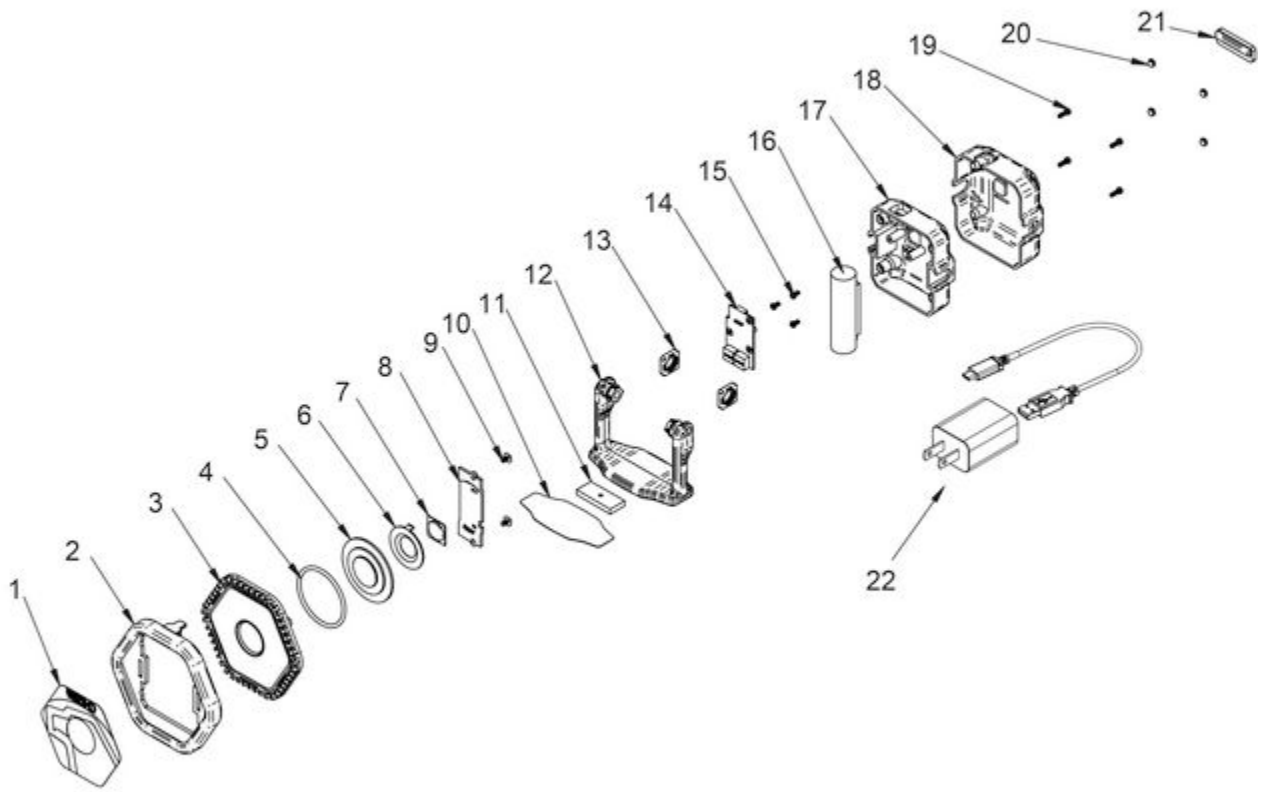

MWLMFLY - MINI FLOOD LIGHT HI-VIZ YELLOW

Item: MWLMFLY

Description: MINI FLOOD LIGHT HI-VIZ YELLOW

Notes: N/A

Figure No	Part Number	Description	No. Reqd	Warranty Code
2	*K7RS000401M	BUMPER	1	
3	*K7RS000402	MAGNET	1	
12	*K7RSMWLMFLBRKY	YELLOW BRACKET W/ SWIVEL BASE AND MAGNETS	1	
22	K7RS000403	CORD WITH ADAPTER F/ MWLMFL	1	X