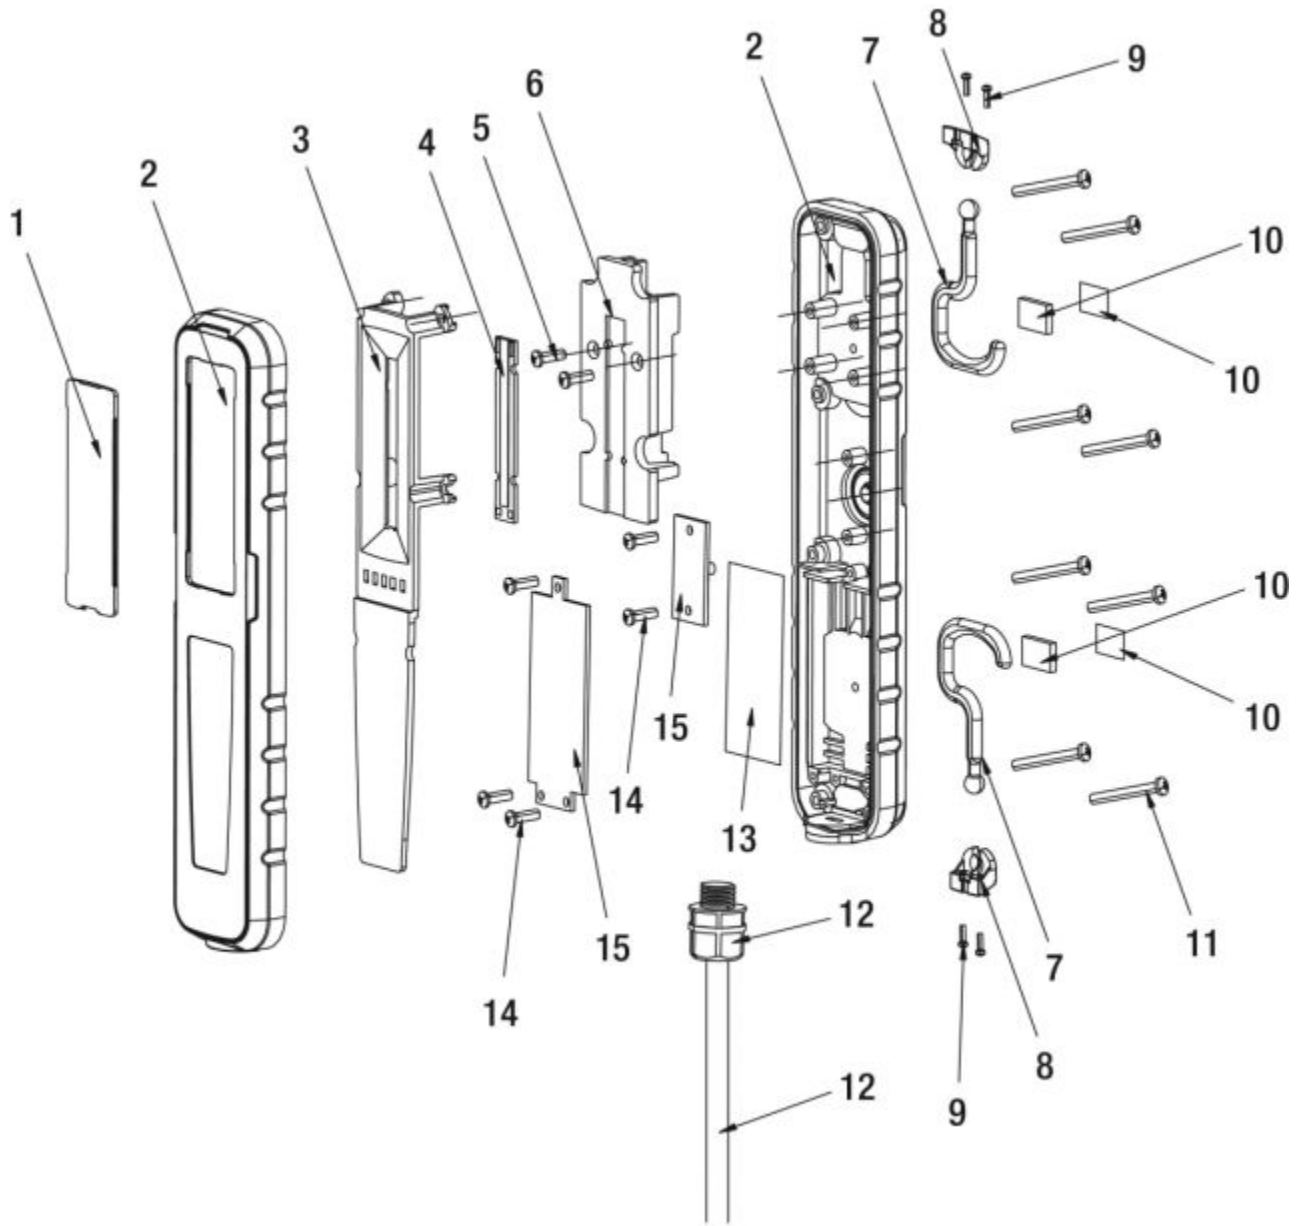

MWLSFAC - SUPER FORM LIGHT CORDED

Item: MWLSFAC

Description: SUPER FORM LIGHT CORDED

Notes: Only parts identified by part number care available for purchase

Figure No	Part Number	Description	No. Reqd	Warranty Code
1	K7RSSFAC01	LENS F/ MWLSFAC	1	X
2	*K7-	HOUSING (L&R)	1	
3	*K7-	REFLECTOR	1	
4	*K7-	LED	1	
5	*K7-	SCREW (ST2.9X10)	2	
6	*K7-	HEATING SINK	1	
7	K7RSSFAC07	HOOK F/ MWLSFAC	2	X
8	*K7-	HOOK BASE	2	
9	*K7-	SCREW (ST2.5X6)	4	
10	*K7-	MAGNET WITH LABEL	2	
11	*K7-	SCREW C (ST2.9X14)	8	
12	*K7-	CORD WITH WATER-PROOF JOINT	1	
13	*K7-	INSULATION COVER	1	
14	*K7-	SCREW D (ST2.9X6)	5	
15	*K7-	DRIVER WITH SWITCH BOARD	1	