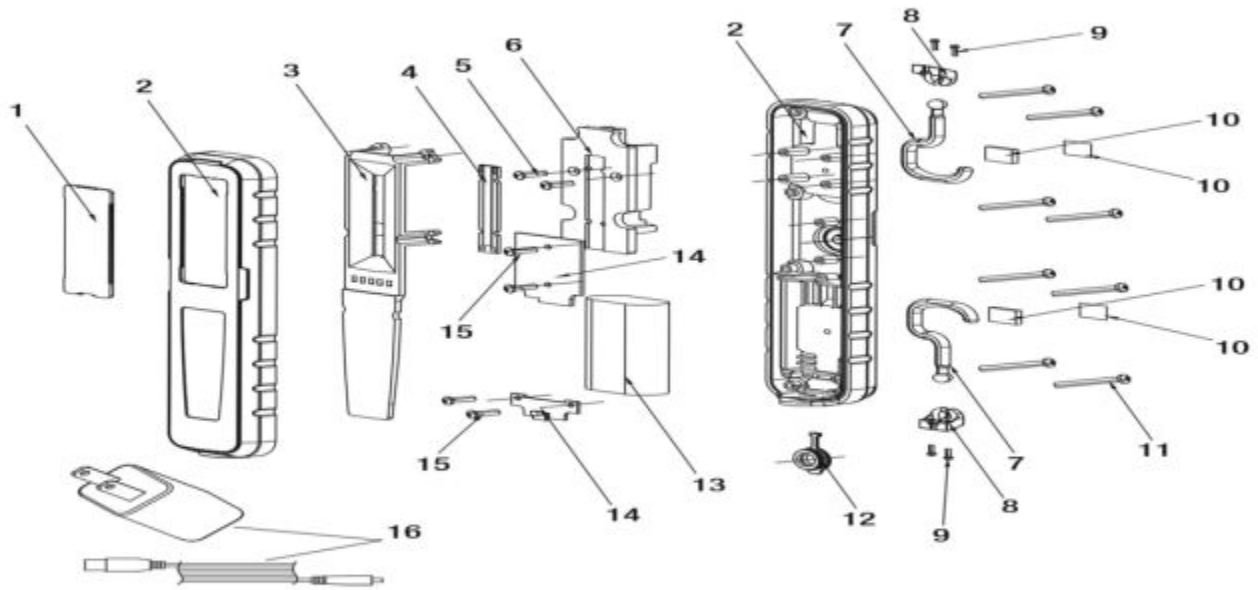

MWLSFDC - SUPER FORM LIGHT CORDLESS

Item: MWLSFDC

Description: SUPER FORM LIGHT CORDLESS

Notes: Only parts identified by part number are available for purchase.

Figure No	Part Number	Description	No. Reqd	Warranty Code
1	K7RSSFDC01	COVER LENS FOR MWLSFDC	1	X
2	*K7-	HOUSING (L&R)	1	
3	*K7-	REFLECTOR	1	
4	*K7-	LED	1	
5	*K7-	SCREW (ST2.9X10)	2	
6	*K7-	HEATING SINK	1	
7	K7RSSFDC07	HOOK F/ MWLSFDC	2	X
8	*K7-	HOOK BASE	2	
9	*K7-	SCEW B (ST2.5X6)	4	
10	*K7-	MAGNET WITH LABEL	2	
11	*K7-	SCREW C (ST2.9X14)	8	
12	*K7-	WATER-PROOF COVER	1	
13	*K7-	BATTERY	1	
14	*K7-	CONSTANT CURRENT BOARD	1	
15	*K7-	SCREW D (ST2.9X6)	4	
16	*K7-	USB CORD	1	