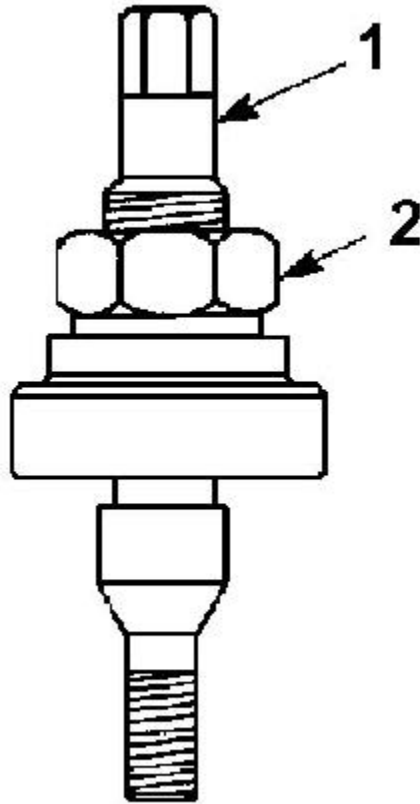

OW7005 - PWR STR PUMP PULLEY REPLACER

Item: OW7005

Description: PWR STR PUMP PULLEY REPLACER

Notes: VENDOR - OTC.

Figure No	Part Number	Description	No. Reqd	Warranty Code
1	FU34221	SCREW F/7005	1	B
2	FU28746	BODY ASSY	1	B