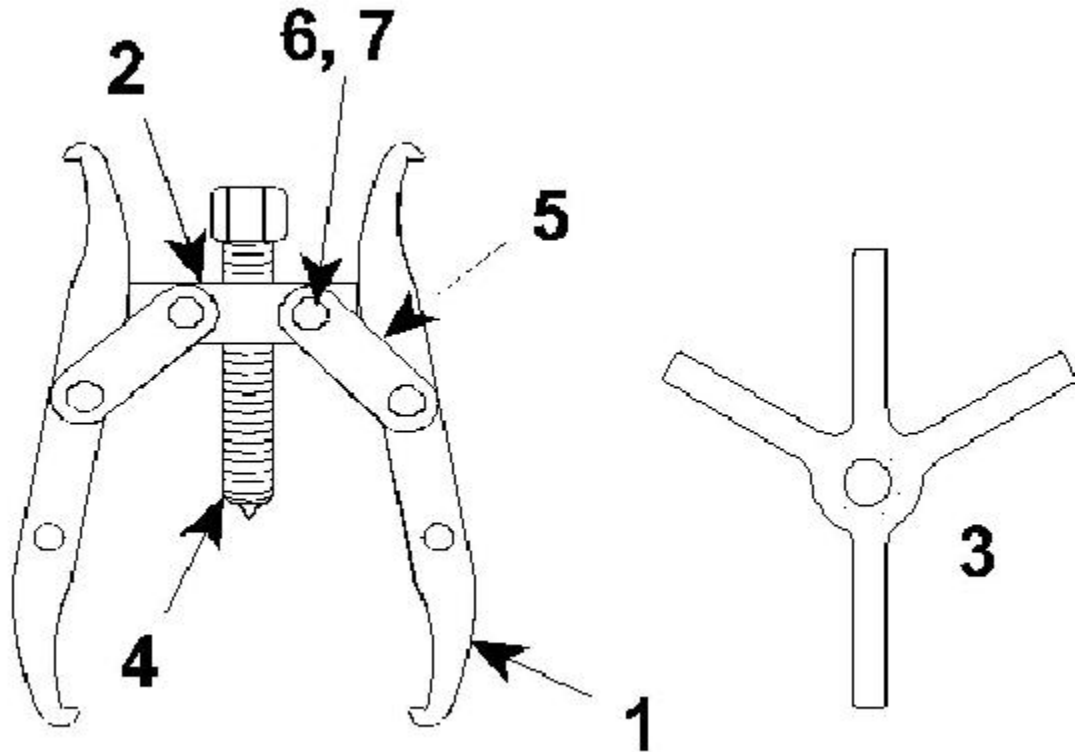

P1023 - 2 TON PULLER

Item: P1023

Description: 2 TON PULLER

Notes: VENDOR - OTC

Figure No	Part Number	Description	No. Reqd	Warranty Code
1	FU43661	JAW F/1023	1	B
2	FU27476	CROSS HEAD	1	B
3	FU33423	2 WAY/3 WAY HEAD	1	B
4	FU22006	FORCING SCREW	1	B
5	FU22007	STRAP	6	B
6	FU22008	CAP SCREW	3	F
7	FU10382	JAM NUT HEX	3	F