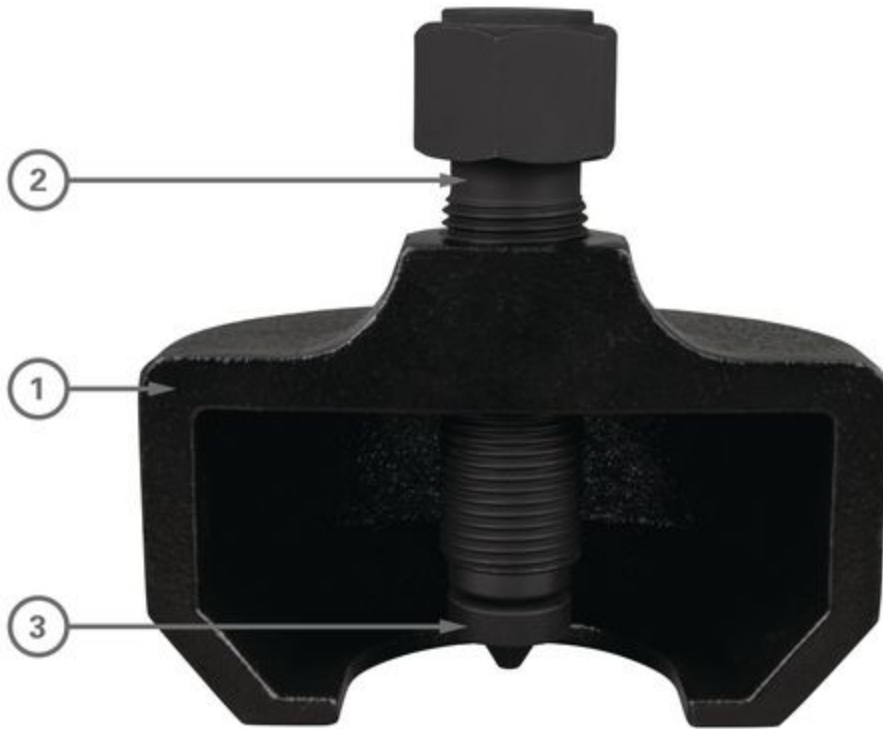

PASM100 - SHEPPARD M100 PITMAN ARM PULLE

Item: PASM100

Description: SHEPPARD M100 PITMAN ARM PULLE

Notes: N/A

Figure No	Part Number	Description	No. Reqd	Warranty Code
1	*K818621	BODY SHEPPARD M100	1	
2	*K818622	FORCING SCREW	1	
3	*K818623	PUSH CONE WITH O-RING M100	1	