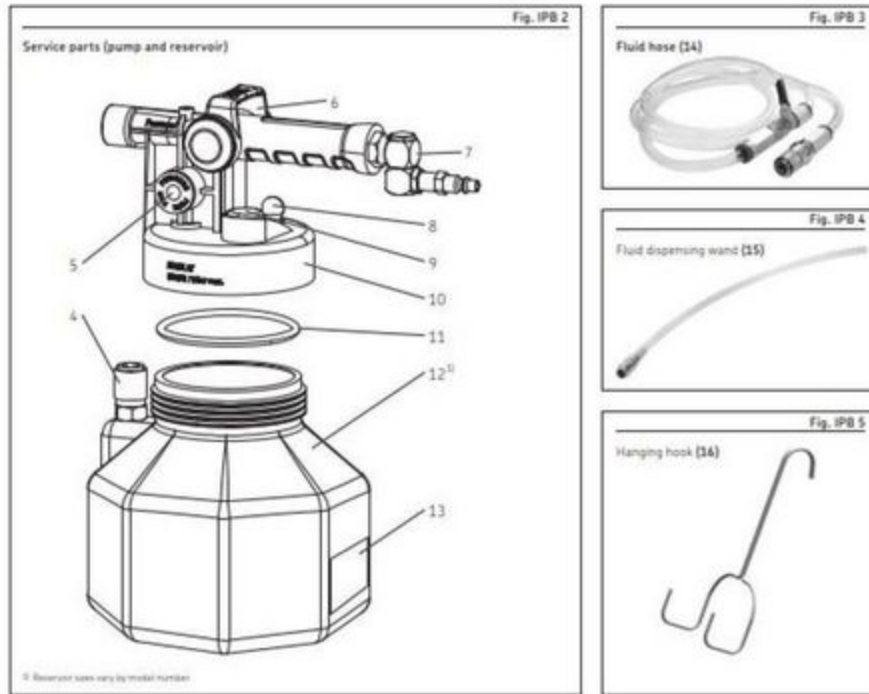

# PATF10 - ATF REFILL KIT

**Table 3**

Service parts		PFEDBB25	PPVBB25	PFED10	PATF10
1	Muffler kit	822709	822709	822709	822709
2	O-ring kit	822705	822705	822705	822705
3	Float kit	822731	822731	822731	822731
4	Quick-connect coupler	822703	822703	822703	822703
5	Side valve				
6	Lever				
7	Swivel coupler	822702	822702	822702	822702
8	Pressure release valve				
9	Reservoir pressure gauge	802442	802442	802442	802442
10	Evacuating/Dispensing lid	800865	800865	800865	800865
11	Gasket	801233	801233	80233	801233
12	Reservoir	802415	802415	802422	802422
13	Warning label	801188	801188	801188	801188
14	Fluid hose	801212	801212	801212	801212
15	Fluid dispensing wand	MVA570	MVA570	MVA570	MVA570
16	Hanging hook	822753	822753	822753	822753

Not all parts or accessories are available separately.

Item: PATF10

Description: ATF REFILL KIT

Notes: N/A

Figure No	Part Number	Description	No. Reqd	Warranty Code
1	MM822709	MUFFLER KIT F/MV6830A	1	X
2	MM822705	O RING KIT F/MV6830A	1	X
3	MM822731	FLOAT KIT F/MV6830A	1	X
4	MM822703	COUPLER KIT F/MV6830A	1	X
7	MM822702	COUPLER SWIVEL KIT F/MV6830A	1	X
9	*MM802442	RESERVOIR PRESSURE GAUGE	1	
10	*MM800865	EVACUATING/DISPENSING LID	1	
11	MM801233	LID GASKET FOR ATF REFILLER	1	D
12	*MM802415	RESERVOIR	1	
13	*MM801188	WARNING LABEL	1	
14	*MM801212	FLUID HOSE	1	
15	MMMVA570	FLUID DISPENSING WAND F/MV6400	1	D
16	MM822753	HOOK KIT F/MV6830A	1	X