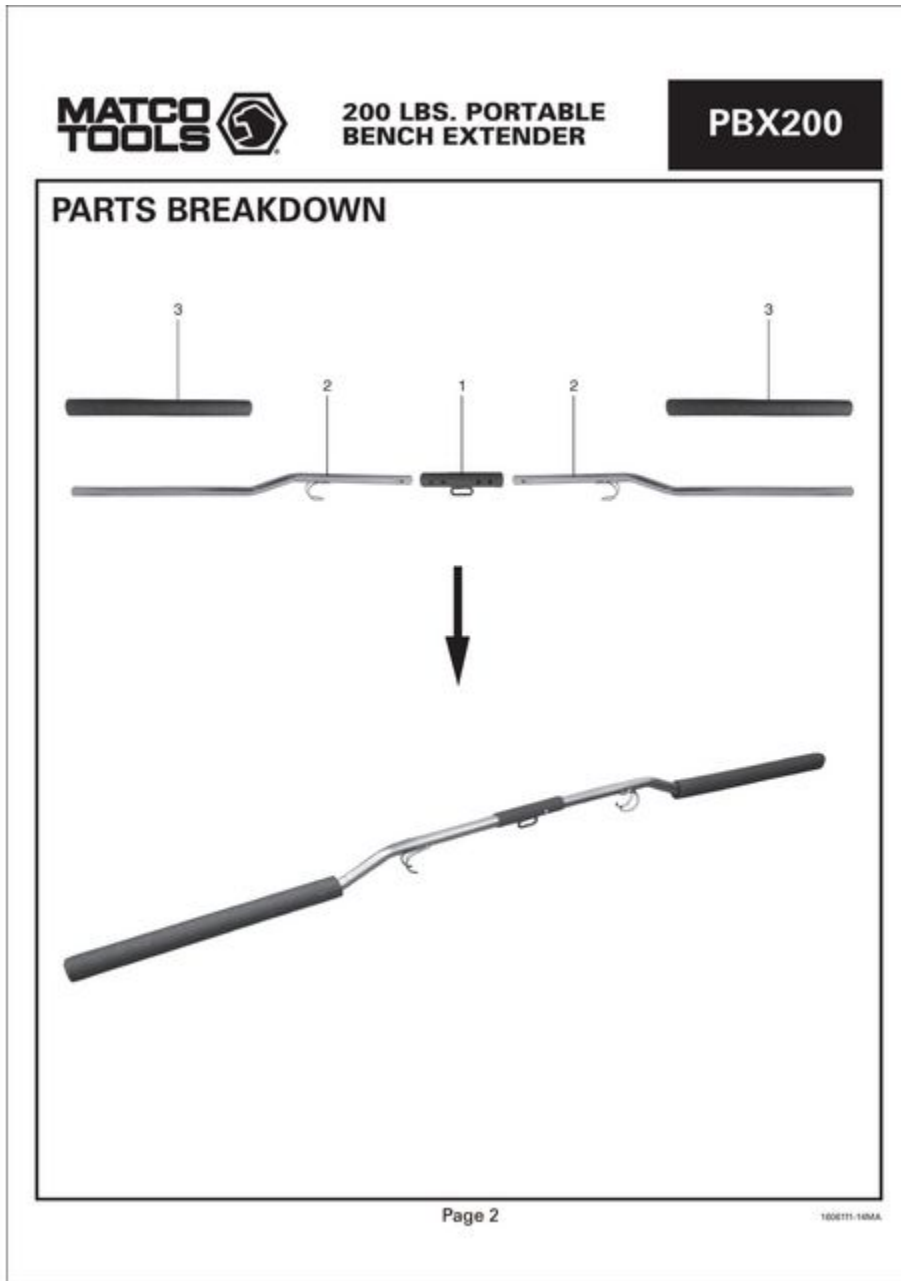

PBX200 - 200LB PORTABLE BENCH EXTENDER

Item: PBX200

Description: 200LB PORTABLE BENCH EXTENDER

Notes: N/A

Figure No	Part Number	Description	No. Reqd	Warranty Code
1	*H1PBX200-01	CENTER BRACKET	1	
2	*H1557100-02	EXTENSION ARM	2	
3	*H1557100-03	ARM FOAM	2	