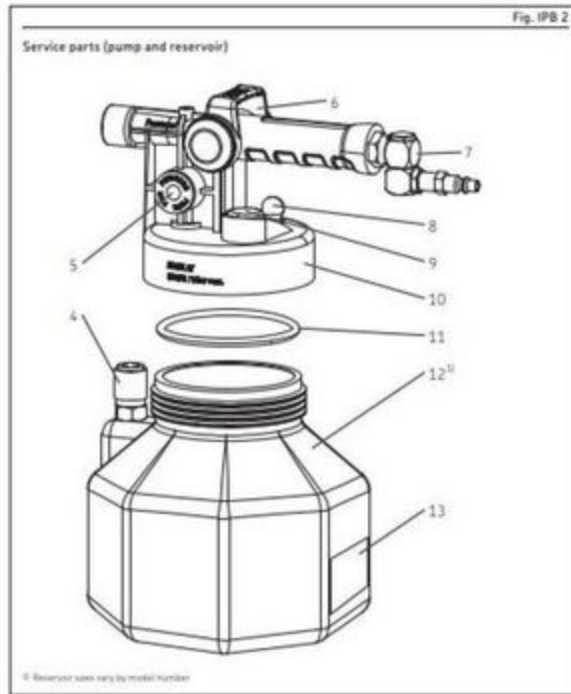

PFED10 - FLUID DISPENSER / EVACUATOR

Table 3

Service parts

Item	Description	PFEDBB25	PPVBB25	PFED10	PATF10
1	Muffler kit	822709	822709	822709	822709
2	O-ring kit	822705	822705	822705	822705
3	Float kit	822731	822731	822731	822731
4	Quick-connect coupler	822703	822703	822703	822703
5	Side valve				
6	Lever				
7	Swivel coupler	822702	822702	822702	822702
8	Pressure release valve				
9	Reservoir pressure gauge	802442	802442	802442	802442
10	Evacuating/Dispensing lid	800865	800865	800865	800865
11	Gasket	801233	801233	80233	801233
12	Reservoir	802415	802415	802422	802422
13	Warning label	801188	801188	801188	801188
14	Fluid hose	801212	801212	801212	801212
15	Fluid dispensing wand	MVA570	MVA570	MVA570	MVA570
16	Hanging hook	822753	822753	822753	822753

Not all parts or accessories are available separately.

Item: PFED10

Description: FLUID DISPENSER / EVACUATOR

Notes: N/A

Figure No	Part Number	Description	No. Reqd	Warranty Code
1	MM822709	MUFFLER KIT F/MV6830A	1	X
2	MM822705	O RING KIT F/MV6830A	1	X
3	MM822731	FLOAT KIT F/MV6830A	1	X
4	MM822703	COUPLER KIT F/MV6830A	1	X
7	MM822702	COUPLER SWIVEL KIT F/MV6830A	1	X
9	*MM802442	RESERVOIR PRESSURE GAUGE	1	
10	*MM800865	EVACUATING/DISPENSING LID	1	
11	MM801233	LID GASKET FOR ATF REFILLER	1	D
12	*MM802415	RESERVOIR	1	
13	*MM801188	WARNING LABEL	1	
14	*MM801212	FLUID HOSE	1	
15	MMMVA570	FLUID DISPENSING WAND F/MV6400	1	D
16	MM822753	HOOK KIT F/MV6830A	1	X