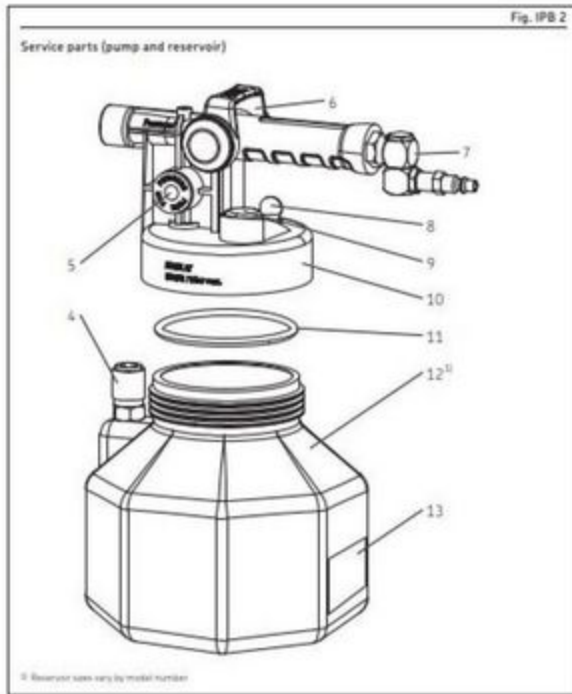

PFEDBB25 - VACUUM BLEEDER / DISPENSER

Table 3

Service parts

Item	Description	PFEDBB25	PPVBB25	PFED10	PATF10
1	Muffer kit	822709	822709	822709	822709
2	O-ring kit	822705	822705	822705	822705
3	Float kit	822731	822731	822731	822731
4	Quick-connect coupler	822703	822703	822703	822703
5	Side valve				
6	Lever				
7	Swivel coupler	822702	822702	822702	822702
8	Pressure release valve				
9	Reservoir pressure gauge	802442	802442	802442	802442
10	Evacuating/Dispensing lid	800865	800865	800865	800865
11	Gasket	801233	801233	80233	801233
12	Reservoir	802415	802415	802422	802422
13	Warning label	801188	801188	801188	801188
14	Fluid hose	801212	801212	801212	801212
15	Fluid dispensing wand	MVA570	MVA570	MVA570	MVA570
16	Hanging hook	822753	822753	822753	822753

Not all parts or accessories are available separately.

Item: PFEDBB25

Description: VACUUM BLEEDER / DISPENSER

Notes: N/A

Figure No	Part Number	Description	No. Reqd	Warranty Code
1	MM822709	MUFFLER KIT F/MV6830A	1	X
2	MM822705	O RING KIT F/MV6830A	1	X
3	MM822731	FLOAT KIT F/MV6830A	1	X
4	MM822703	COUPLER KIT F/MV6830A	1	X
7	MM822702	COUPLER SWIVEL KIT F/MV6830A	1	X
9	*MM802442	RESERVOIR PRESSURE GAUGE	1	
10	*MM800865	EVACUATING/DISPENSING LID	1	
11	MM801233	LID GASKET FOR ATF REFILLER	1	D
12	*MM802415	RESERVOIR	1	
13	*MM801188	WARNING LABEL	1	
14	*MM801212	FLUID HOSE	1	
15	MMMVA570	FLUID DISPENSING WAND F/MV6400	1	D
16	MM822753	HOOK KIT F/MV6830A	1	X