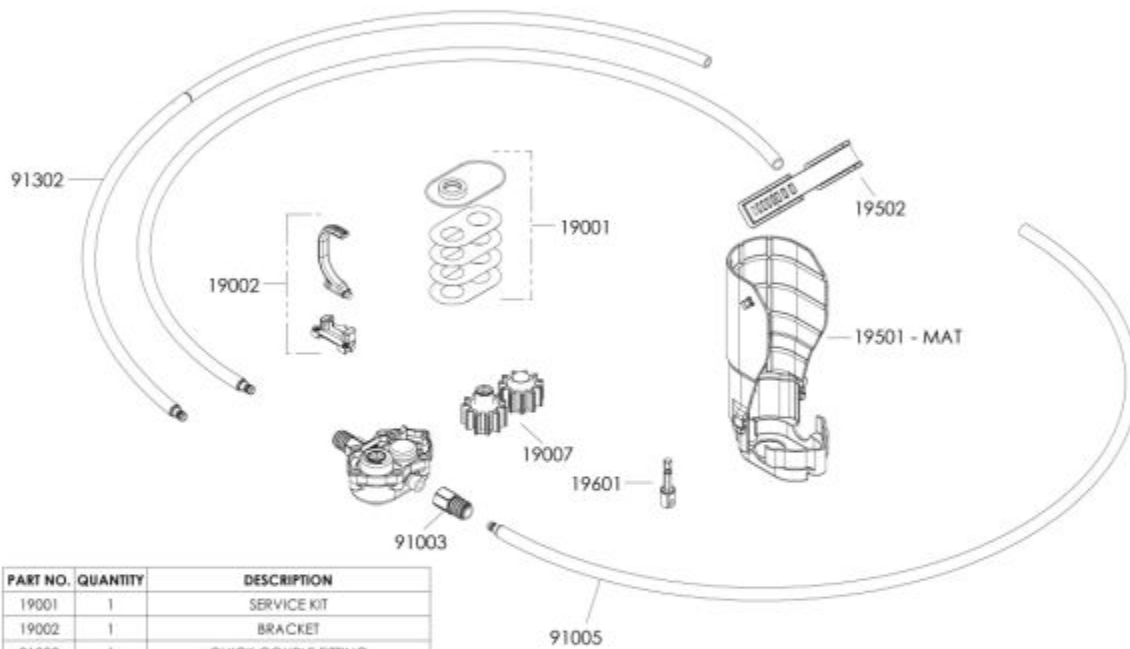

PK71196 - QUICKFLOW DRILL PUMP KIT

PART NO.	QUANTITY	DESCRIPTION
19001	1	SERVICE KIT
19002	1	BRACKET
91003	1	QUICK COUPLE FITTING
91005	2	8mm DISCHARGE HOSE 1M
19007	1	GEAR SET
19501-MAT	1	DRILL ADAPTOR
19502	1	RUBBER STRAP
19601	1	1/4" HEX - 38° SQ. DRIVE
91302	1	8MM X 1M SUCTION STRAW

Item: PK71196

Description: QUICKFLOW DRILL PUMP KIT

Notes: N/A

Figure No	Part Number	Description	No. Reqd	Warranty Code
0	0419007	GEAR SET F/PK71196	1	D
0	0491005	SUCTION HOSE ASSY 8MMX1MM	2	C
0	0419001	SERVICE KIT F/PK71196	1	D
0	0419601	1/4 HEX 3/8 SQ DRIVE F/PK71196	1	D
0	0419002	BRACKET F/PK71196	1	D
0	0491003	RATCHET PUMP QUICK COUPLER	1	D
0	0419501-MAT	DRILL ADAPTOR F/PK71196	1	D
0	0419502	RUBBER STRAP F/PK71196	1	D
0	0491302	8MM X 1M SUCTION STRAW PK71196	1	D