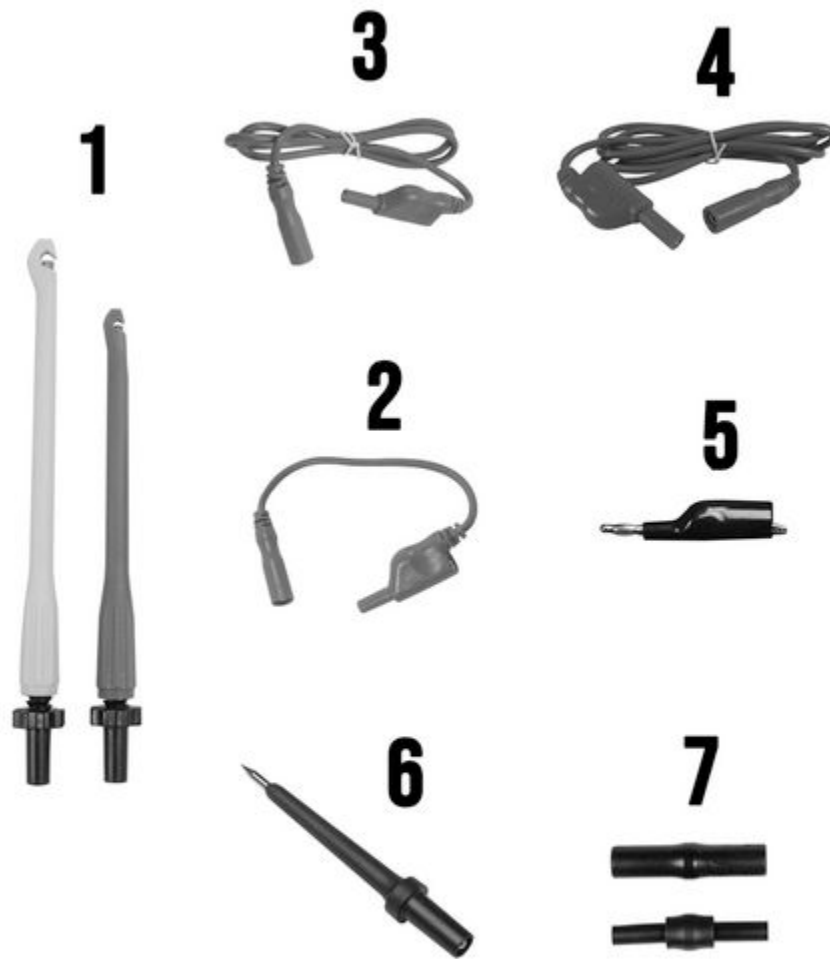

PPLS01 - POWER PROBE LEAD SET

Item: PPLS01

Description: POWER PROBE LEAD SET

Notes: N/A

Figure No	Part Number	Description	No. Reqd	Warranty Code
1	MDPPTK03	PIERCING PROBE KIT	1	T
2	*WWPPTK0012	WIRE EXTENSION 1 FT BANANA JACK	1	
3	MDPPTK04	WIRE EXTENSION KIT	1	D
4	*WWPPTK0013	WIRE EXTENSION 6 FT BANANA JACK	1	
5	*WWPPTK0023	4MM BANANA JACK ALLIGATOR CLIP	1	
6	WWPPTK0024	3" TIP 2 PK F/ PP3CS	1	X
7	*WWPPTK0014	4MM BANANA PLUG ADAPTER SET (MALE AND FEMALE)	1	