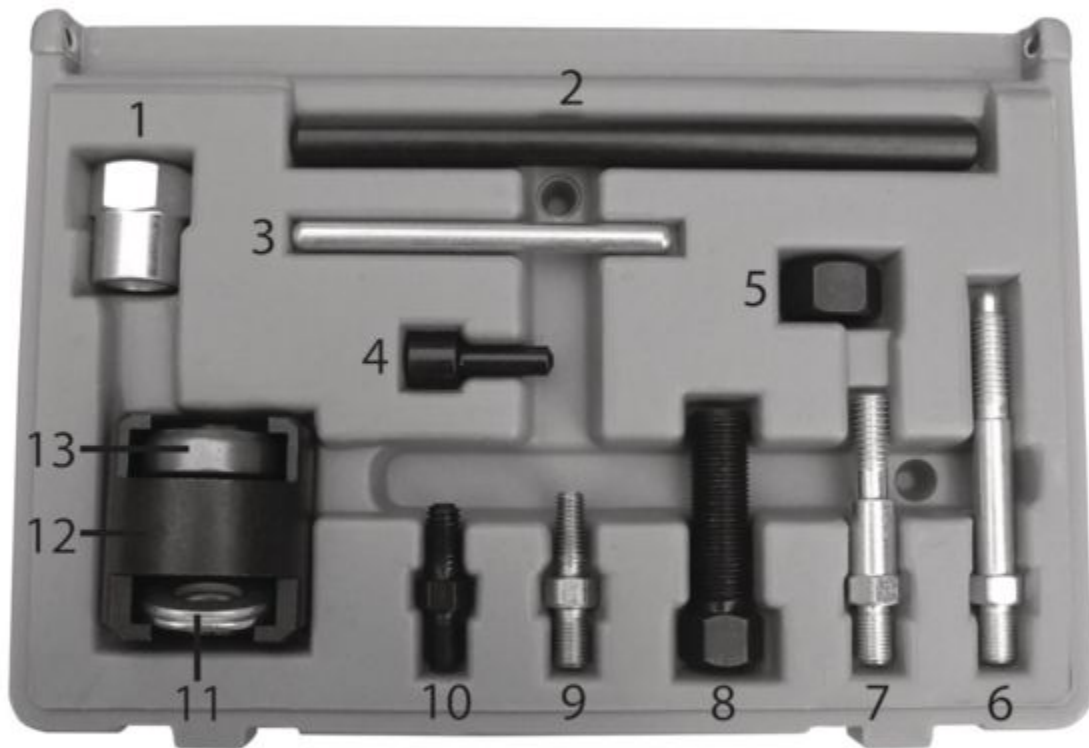

PSPS477 - MSTR POWER STEERING PULLEY SET

Item: PSPS477

Description: MSTR POWER STEERING PULLEY SET

Notes: N/A

Figure No	Part Number	Description	No. Reqd	Warranty Code
1	DC5206	INSTALLER NUT F/5238	1	D
2	D75216-3420	HOUSING HOLDING BAR F/PSPS477	1	D
3	D75208-3420	QUAD 4 REMOVAL PIN F/PSPS477	1	D
4	DC5214	UNIVERSAL REMOVAL PIN F/PR523	1	D
5	DC5246	5/8 X 18 NUT	1	D
6	DC5209	INSTALLER QUAD 4	1	D
7	DC5210	INSTALLER 3/8-16	1	D
8	DC5219	THREADED SHAFT F/PR5239A	1	D
9	DC5212	8 X 1.25MM ADAPTER F/PR5239A	1	D
10	DC5211	INSTALLER F/PR5239A	1	D
11	DC13-624-006	SPACER WASHER	2	D
12	DC5248-0002	REMOVAL HOUSING F/PR5239A	1	D
13	DC5240	THURST BEAR F/5239	1	D