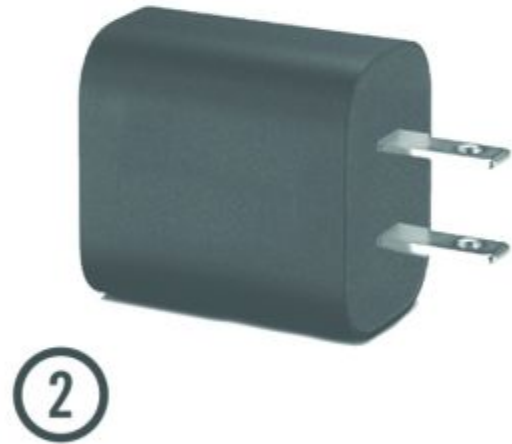

RPL175G - RECHARGEABLE POCKET LIGHT- GRE

Item: RPL175G

Description: RECHARGEABLE POCKET LIGHT- GRE

**Notes:** RPL-1 ( replacement micro USB cord) & RPL-2 ( replacement A/C adapter) are universal components for the RPL175 series

Figure No	Part Number	Description	No. Reqd	Warranty Code
1	ETRPL-1	CHARGER FOR RPL SERIES LIGHTS	1	X