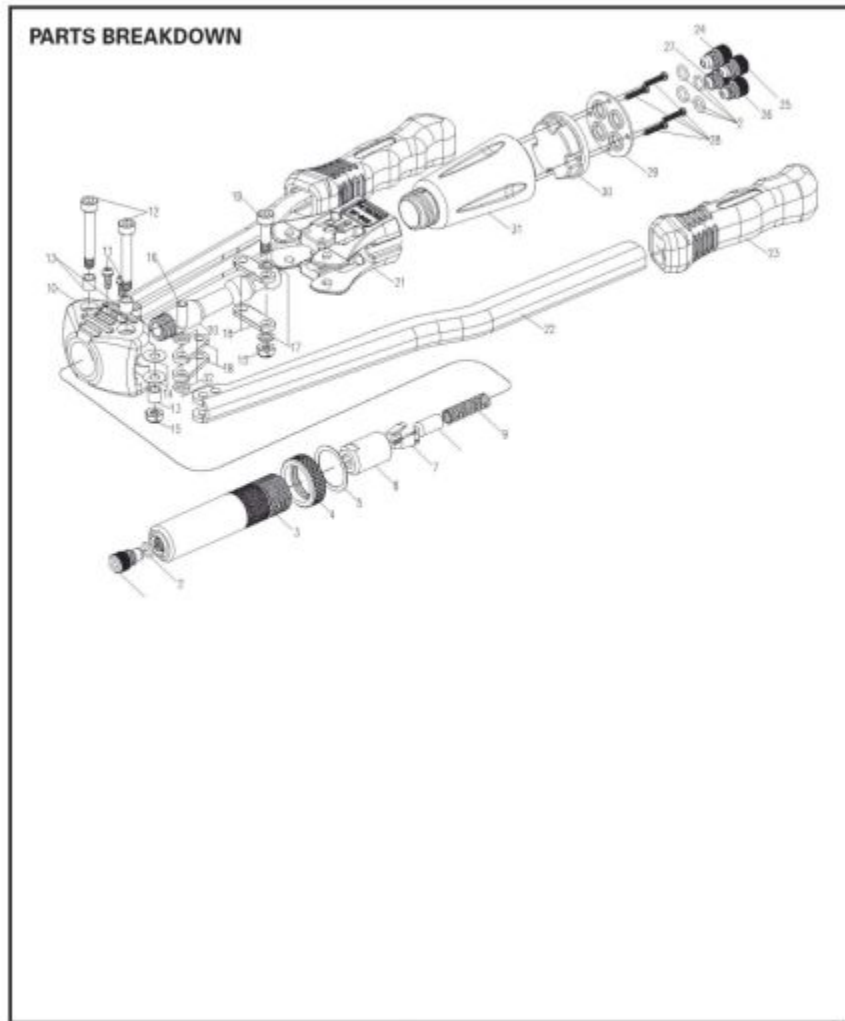

RV14S - SHORT HEAVY-DUTY 1/4" RIVETER

**SHORT HEAVY-DUTY
1/4" RIVETER**

RV14S

Item: RV14S

Description: SHORT HEAVY-DUTY 1/4" RIVETER

Notes: Jaw set RV14S-07 includes 3 piece jaws RV14S-28 is entire bottle assembly (#28-31) w/no nosepieces

Figure No	Part Number	Description	No. Reqd	Warranty Code
1	H1RV14S-01	NOSEPIECE 1/4	1	L
2	H1RV14S-02	O RING	5	D
3	H1RV14S-03	SLEEVE	1	D
4	H1RV14S-04	ADJUST NUT	1	D
5	H1RV14S-05	SPACER	1	D
6	H1RV14S-06	JAW HOLDER	1	D
7	H1RV14S-07	JAW F/RV14S	1	X
8	H1RV14S-08	CARRIER ROD	1	D
9	H1RV14S-09	SPRING	1	D
10	H1RV14S-10	RIVETER FRONT SEAT	1	D
11	H1RV14S-11	SELF TAPPING SCREW M4X10	4	D
12	H1RV14S-12	SCREW ARBOR M6X42	2	D
13	H1RV14S-13	SHRINK-RING	4	L
14	H1RV14S-14	SPACER	4	D
15	H1RV14S-15	M6 LOOSEN NUT	4	D
16	H1RV14S-16	PIN ROD 6X16	2	D
17	H1RV14S-17	SPACER	4	D
18	H1RV14S-18	CONNECTING ROD	6	D
19	H1RV14S-19	SCREW ARBOR M6X21.5	2	D
20	H1RV14S-20	PULL ROD	1	D
21	H1RV14S-21	RIVETER BACKSEAT	1	D
22	H1RV14S-22	HANDLE (2PC SET)	2	D
23	H1RV14S-23	HANDLE SLEEVE	2	D
24	H1RV14S-24	3/16 NOSEPIECE	1	D
25	H1RV14S-25	5/32 NOSEPIECE	1	D
26	H1RV14S-26	1/8 NOSEPIECE	1	D
27	H1RV14S-27	3/32 NOSEPIECE	1	D
28	H1RV14S-28	ENTIRE BOTTLE ASSEMBLY	1	D
29	*H1RV14S-29	SEE #28	1	
30	*H1RV14S-30	SEE #28	1	
31	*H1RV14S-31	SEE #28	1	
32	H1RV14S-32	PLASTIC SPACER	4	D