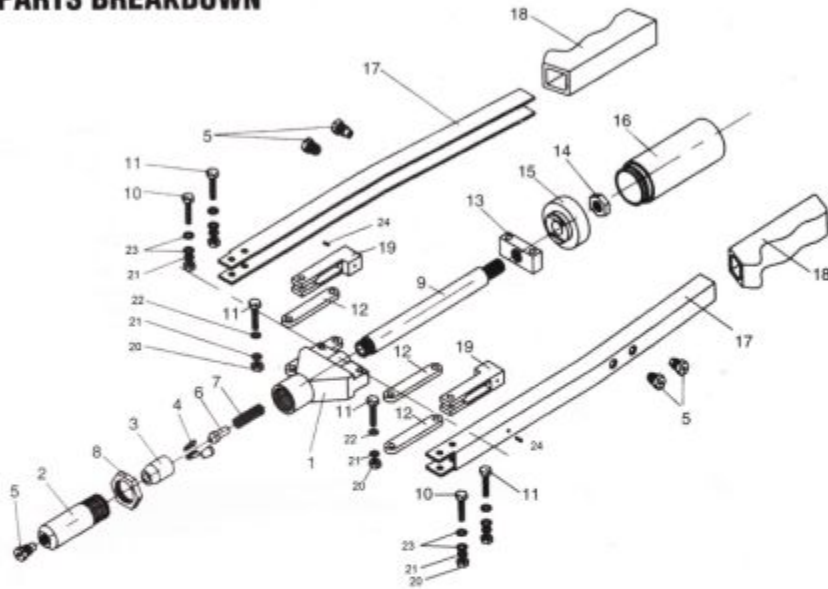

RV14 - 1/4" HEAVY DUTY HAND RIVETER

 	MODEL: RV14	Product Type: 1/4" HEAVY DUTY HAND RIVETER
---	-----------------------	--

PARTS BREAKDOWN

Item: RV14

Description: 1/4" HEAVY DUTY HAND RIVETER

Notes: Wrench - H11426WRENCH

Figure No	Part Number	Description	No. Reqd	Warranty Code
1	*H1MATRV14-01	BODY	1	
2	*H11426-02	OUTER CYLINDER	1	
3	H11426-03	JAW CARRIER F/1426	1	X
4	H11426-04	JAWS F/ 1426	1	X
5	H1RV14-05	NOSEPIECE SET F/ RFV14	5	X
6	H11426-06	JAW PUSHER F/RV14	1	X
7	H1RV14-07	PUSHER SPRING FOR RV14	1	J
8	*H11426-08	LOCK NUT	1	
9	H11426-09	FRICTION SHAFT F/ 1426 RIVETER	1	X
10	H11426-10	M6X5 26MM STEP DWN BOLT SPECIA	2	L
11	H11426-11	M6X5 STEP DOWN BOLT F/ RV14	4	L
12	*H11426-12	LINK	4	
13	H11426-13	FRICTION SHAFT PIVOT BLOCK F/	1	X
14	H11426-14	NUT F/ RV14	1	L
15	H11426-15	BOTTLE LID FOR RV14	1	X
16	H11426-16	BOTTLE FOR RV14	1	L
17	*H11426-17	HANDLE	2	
18	*H11426-18	PLASTIC GRIP	2	
19	*H11426-19	CUSHION	2	
20	H11426-B01	LOCK NUT F/RV14	6	L
21	H11426-B02	WASHER 05X.08 F/ RV14	6	L
22	H11426-B03	WASHER 06X.8 F/ RV14	2	L
23	*H11426-B04	COPPER WASHER (Ø6 X 0.6)	8	
24	*H11426-B05	BOLT (M4 X 10)	2	
25	H11426FNP	5 1/2" EXTENDED NOSE PC F/RV14	1	X