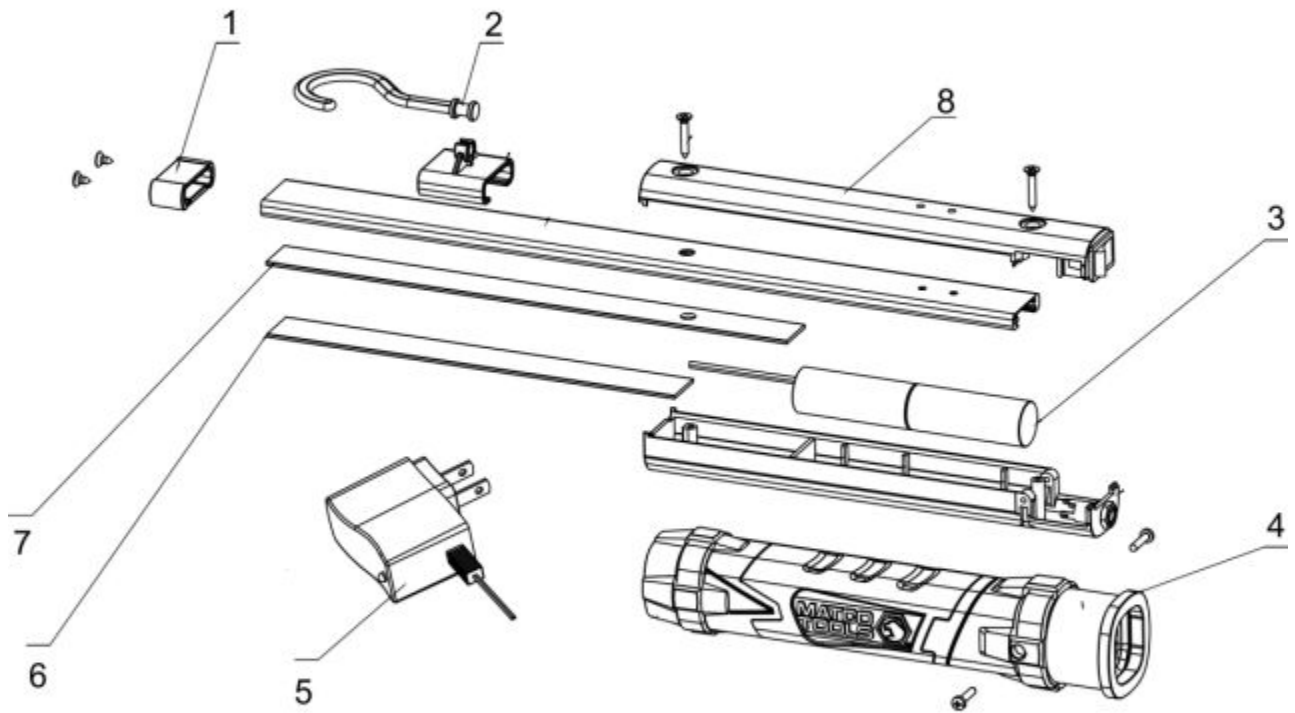

RWL1000 - ULTRA THIN LED RCHRG WORK LITE

Item: RWL1000

Description: ULTRA THIN LED RCHRG WORK LITE

Notes: The RWL1000 offers a Limited One Year Warranty. The unit is 100% field repairable.

Figure No	Part Number	Description	No. Reqd	Warranty Code
1	ETRW1000-1	REPLACEMENT CAP F/RWL1000	1	D
2	ETRW1000-2	REPLACEMENT HOOK F/RWL1000	1	D
3	ETRW1000-3	LI-ION BATTERY PACK F/RWL1000	1	D
4	ETRW1000-4	REPLACEMENT HANDLE F/RWL1000	1	D
5	ETRW1000-5	AC CHARGER F/RWL1000	1	D
6	ETRW1000-6	LENS F/RWL1000	1	D
7	ETRW1000-7	LIGHT BOARD/8+3SMD LED RWL1000	1	D
8	ETRW1000-8	SWITH/CHARGEPORT ASSEMBLY	1	D