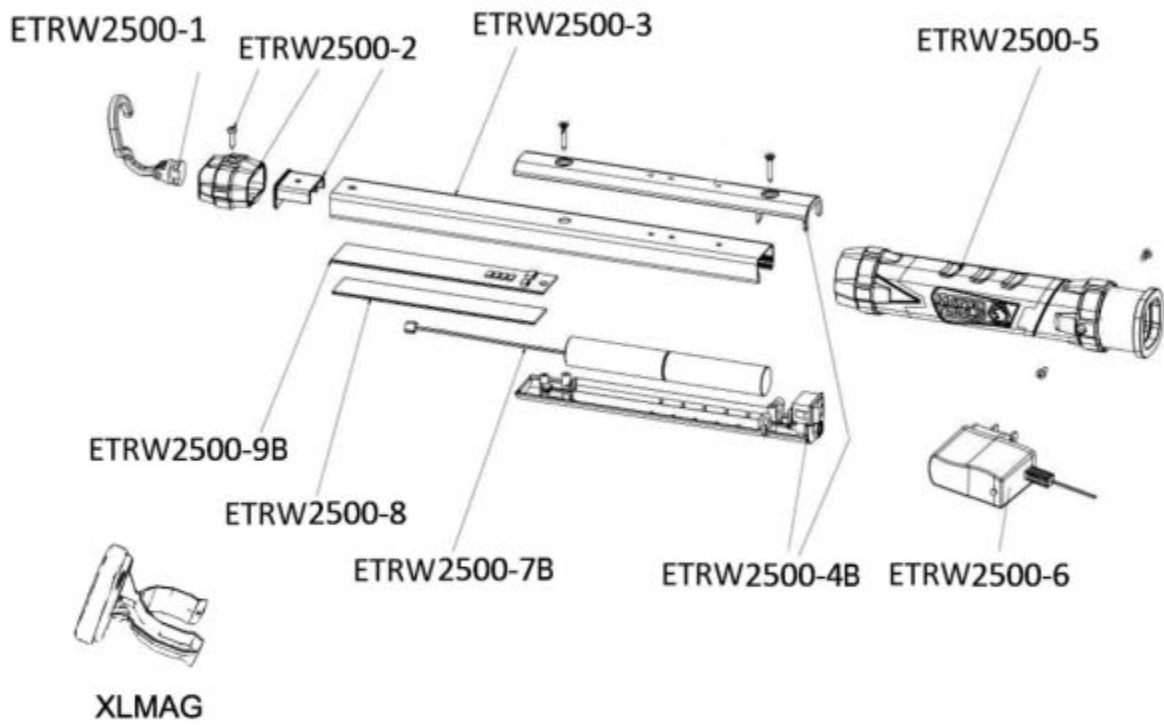

RWL2500B - 3W COB WORK LIGHT - RED

Item: RWL2500B

Description: 3W COB WORK LIGHT - RED

Notes: N/A

Figure No	Part Number	Description	No. Reqd	Warranty Code
1	ETRW2500-1	REPLACEMENT HOOK F/RWL2500	1	D
2	ETRW2500-2	CAP,INSERT, & SCREW F/RWL2500	1	D
3	ETRW2500-3	ALUMINUM BOARD F/RWL2500	1	D
4	*ETETRW2500-4B	ON/OFF ASSEMBLY COVER, SCREWS, SWITCH, CHARGE PORT	1	
5	ETRW2500-5	HANDLE W/SCREWS F/RWL2500	1	D
6	ETRW2500-6	AC CHARGER F/RWL2500	1	D
7	*ETETRW2500-7B	LI-ION BATTERY PACK	1	
8	ETRW2500-8	PC LENS F/RWL2500	1	D
9	*ETETRW2500-9B	COB LED PCB LENS	1	
10	ETXLMAG	UNIVERSAL MAGNETIC CLIP	1	J