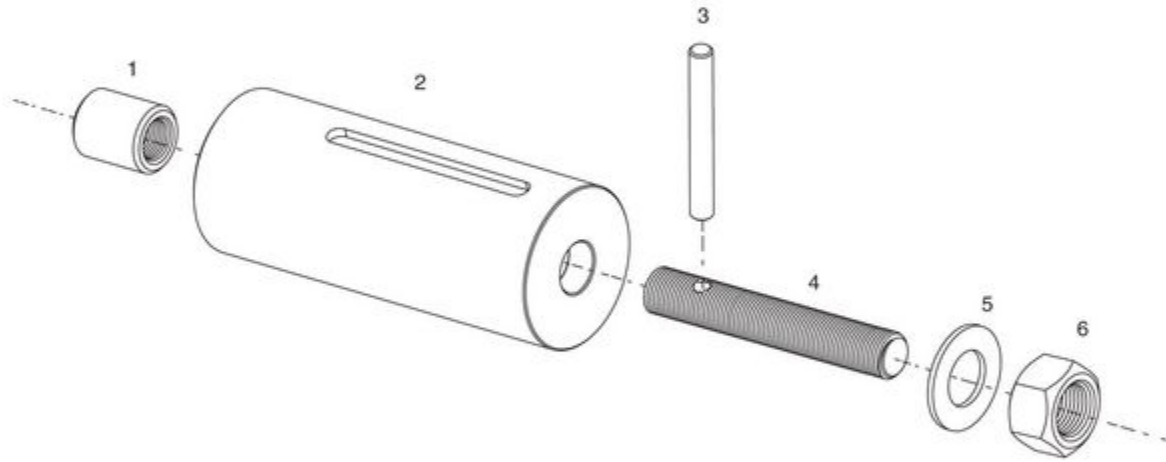

SBJE1 - SUBARU BALL JOINT EXTRACTOR

Item: SBJE1

Description: SUBARU BALL JOINT EXTRACTOR

Notes: N/A

Figure No	Part Number	Description	No. Reqd	Warranty Code
1	*H178620-01	DOUBLE NUT (5/18-18 X M12X1.25)	1	
2	*H1SBJE1-02	ADAPTER CUP	1	
3	*H178620-03	PIN	1	
4	*H178620-04	THREADED ROD	1	
5	*H178620-05	WASHER	1	
6	*H178620-06	5/8-18 HEX NUT	1	