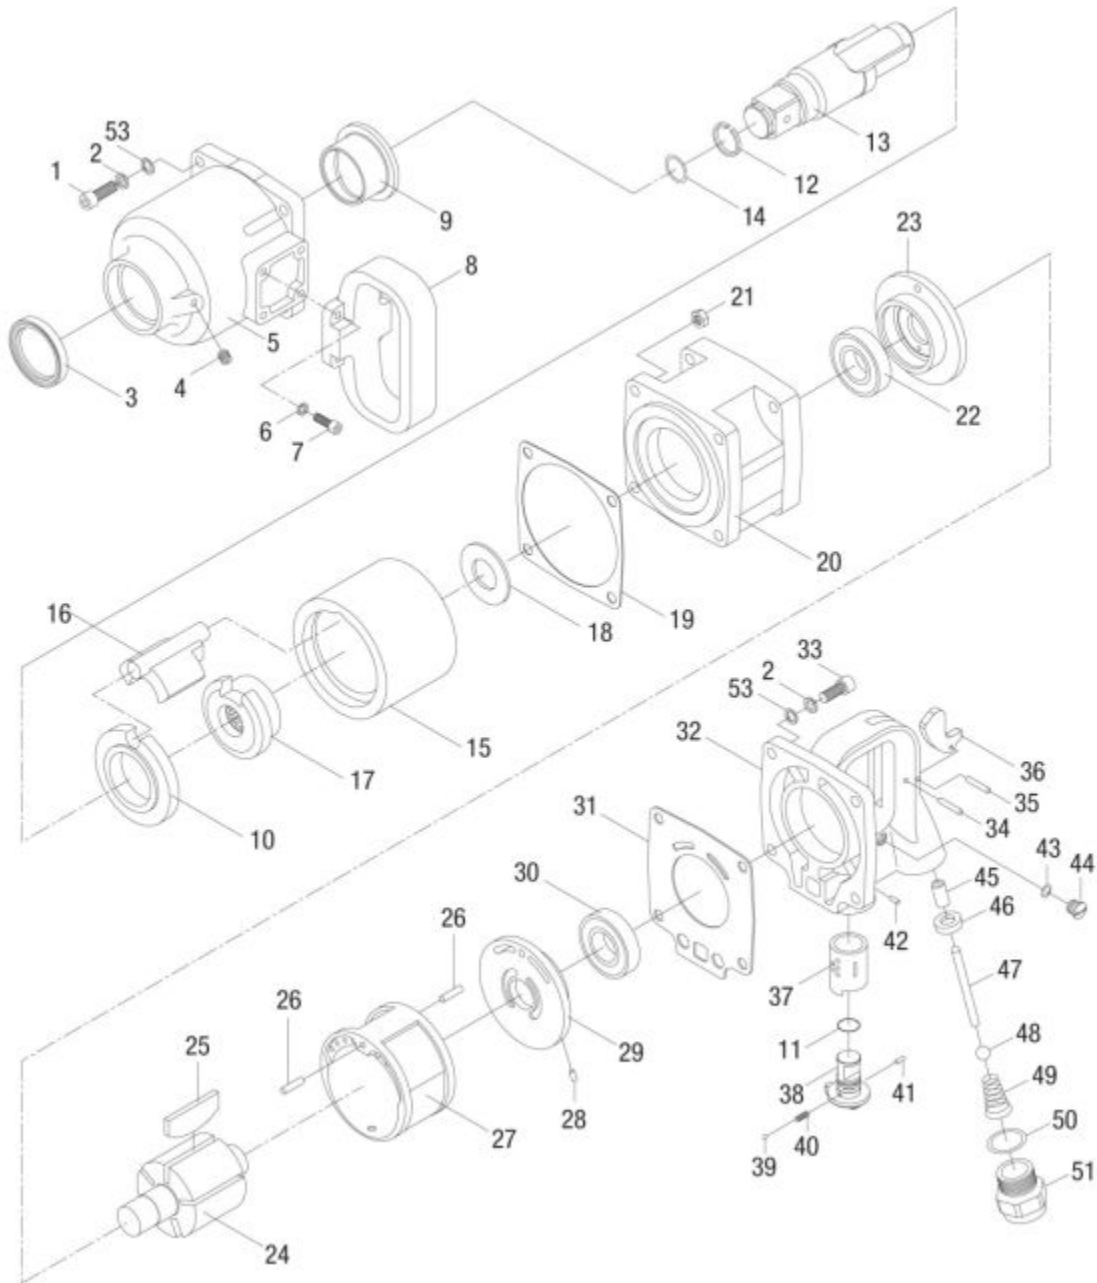

SE116 - 1" IMPACT WRENCH

Item: SE116

Description: 1" IMPACT WRENCH

Notes: Also available: RS556TK Tune-up Kit (incl. #3, 11, 12, 14, 19, 25 (5), 31, 43, 46, 50)

Figure No	Part Number	Description	No. Reqd	Warranty Code
1	K7RS55601	SCREW F/SE116	4	X
2	K7RS55602	LOCK WASHER F/SE116	8	X
4	*K7RS55604	HEX SOCKET HEAD SET SCREW	1	
5	*K7RS11605	FRONT CASING ASSEMBLY (INCL. #3, 5, 9)	1	
6	*K7RS55606	LOCK WASHER	4	
7	K7RS55607	HANDLE SCREW F/ SE116	4	X
8	K7RS11608	HANDLE F/SE116	1	X
10	*K7RS55610	FRONT WASHER	1	
11	*K7RS55611	O-RING	1	
12	K7RS55612	RETAINING RING F/ SE116	1	X
13	*K7RS113713	EXTENDED ANVIL - 9" (INCL. #12-14)	1	
14	K7RS55614	O RING F/ SE116	1	X
15	*K7RS55615	HAMMER CAGE	1	
16	*K7RS55616	HAMMER	1	
17	*K7RS55617	HAMMER CAM	1	
18	*K7RS55618	SPACER	1	
19	K7RS55619	FRONT CYLINDER GASKET F/SE116	1	X
20	K7RS11620	MOTOR HOUSING ASMBLY F/ SE116	1	X
21	K7RS55621	ALL-METAL LOCKING NUT F/SE116	4	X
24	*K7RS55624	ROTOR	1	
25	*K7RS55625	VANE (PACK OF 5)	1	
28	*K7RS55628	SPRING-TYPE STRAIGHT PIN	1	
29	*K7RS55629	REAR PLATE	1	
30	*K7RS55630	BEARING	1	
31	*K7RS55631	REAR CYLINDER GASKET	1	
32	K7RS11632	REAR CASING ASSEMBLY F/SE116	1	X
33	K7RS55633	HEX SOCKET CAP SCREW F/ SE116	4	X
34	*K7RS55634	SPRING-TYPE STRAIGHT PIN	1	
35	*K7RS55635	SPRING-TYPE STRAIGHT PIN	1	
36	*K7RS55636	TRIGGER	1	
38	*K7RS55638	REVERSE VALVE ASSEMBLY (INCL. #38-41)	1	
42	*K7RS55642	SPRING-TYPE STRAIGHT PIN	1	
43	*K7RS55643	O-RING	1	

44	*K7RS55644	SCREW	1	
47	K7RS55647	THROTTLE VALVE PLUNGER SE116	1	X
48	K7RS55648	STEEL BALL SE116	1	X
49	K7RS55649	SPRING THROTTLE VALVE PLUNGER	1	X
50	*K7RS55650	O-RING	1	
51	K7RS55651	AIR INLET CONNECTOR F/SE116	1	X
53	K7RS55653	FLAT WASHER F/SE116	8	X