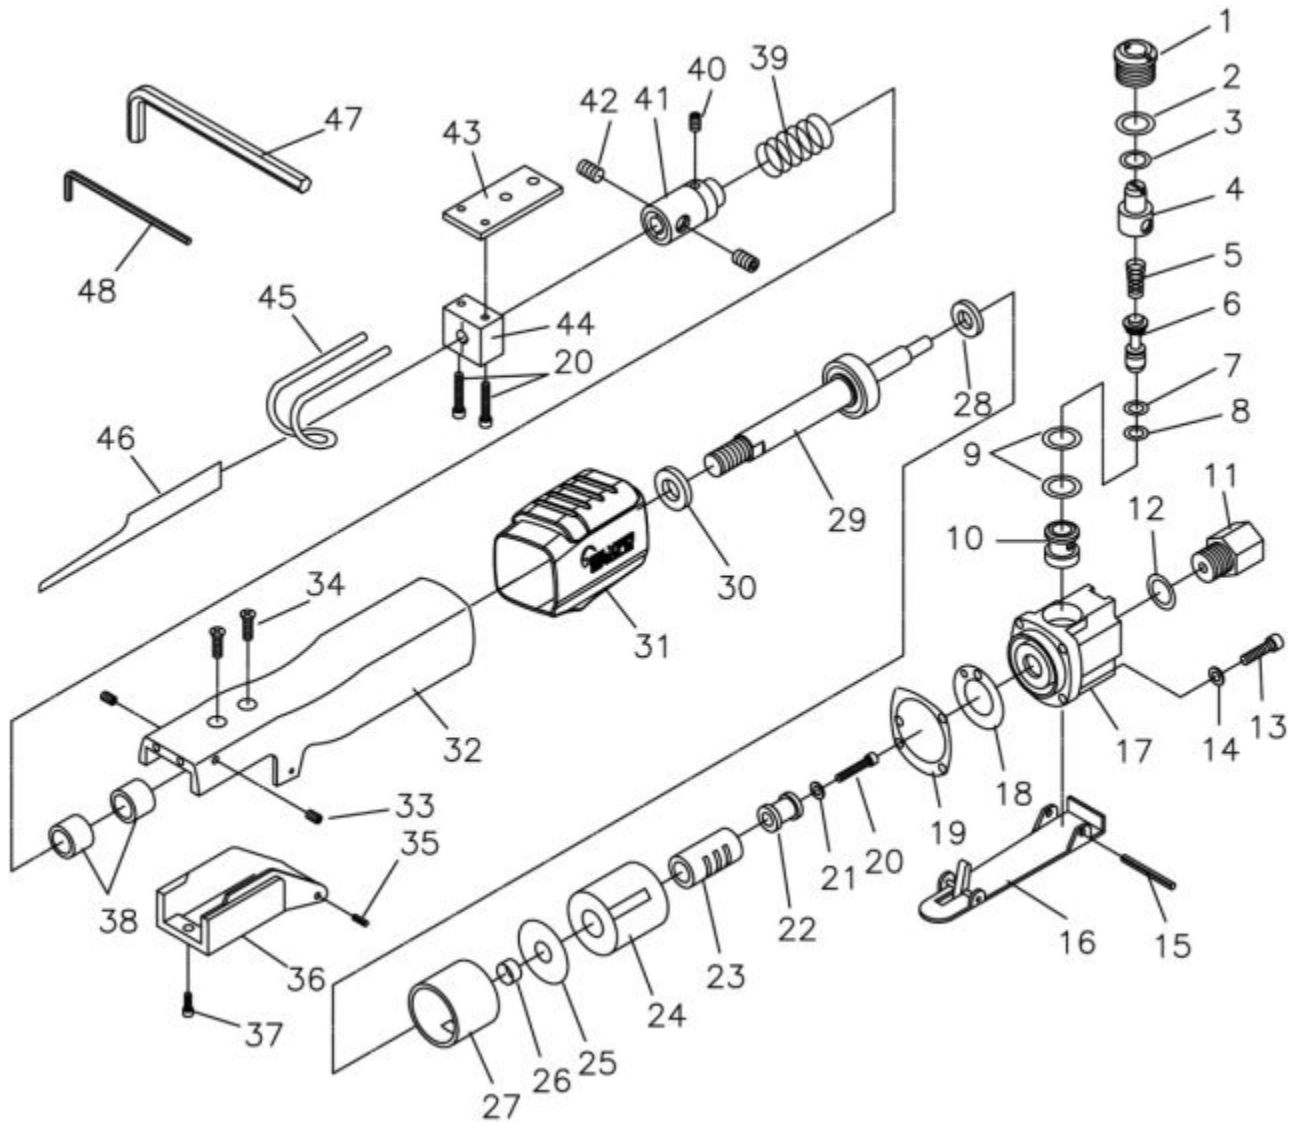

SE1350 - SILVER EAGLE HIGH SPEED SAW

Item: SE1350

Description: SILVER EAGLE HIGH SPEED SAW

Notes: Accessories Available As: MT5650 Assorted Blades, 10 per pack MT5651 Scroll Saw Blades, 18-TPI - 10 per pack MT5652 Scroll Saw Blades, 24-TPI - 10 per pack MT5653 Scroll Saw Blades, 32-TPI - 10 per pack MT5654 All Purpose Blades, 18-TPI - 10 per pack RSMT5655 All Purpose Blades, 32-TPI - 10 per pack

Figure No	Part Number	Description	No. Reqd	Warranty Code
1	K7RS305A11	VALVE PLUG	1	X
2	K7305A10	O-RING	1	X
3	K7305A09	O-RING	1	X
4	*K7RS11004	AIR REGULATOR	1	
5	K7305A07	SPRING	1	X
6	K7305A06	THROTTLE	1	X
7	K7305A04	O-RING	1	X
8	K7305A05	O-RING	1	X
9	K7305A03	O-RING	2	X
10	K7305A02	BUSHING THROTTLE VALVE	1	X
11	K7RS101311	AIR INLET F/SE1350	1	X
12	K7305A15	O-RING	1	X
13	*K7RS11012	CAP SCREW	4	
14	*K7RS11013	WASHER	4	
15	K7848002	ROLL PIN RL910	1	X
16	*K7RS11015	SAFETY THROTTLE LEVER	1	
17	*K7RS11016	VALVE BODY	1	
18	*K7RS11017	PACKING	1	
19	*K7RS11018	GASKET	1	
20	K7RS11019	CAP SCREW F/SE1350	3	X
21	*K7RS11020	WASHER	1	
22	*K7RS11021	ACUATOR VALVE	1	
23	*K7RS11022	VALVE SLEEVE	1	
24	*K7RS11023	VALVE CSE	1	
25	*K7RS11024	PACKING	1	
26	*K7RS11025	BUSHING	1	
27	*K7RS11026	CYLINDER	1	
28	*K7RS11028	REAR BUMPER	1	
29	K7RS11029B	PISTON F/ SE1350	1	X
30	K7RS11030	FRONT BUMPER F/ SE1350	1	X
31	K7RS11031SE	COMFORT GRIP F/ SE1350	1	X
32	K7RS11032SE	HOUSING F/SE1350	1	X

33	K7RS26115	SET SCREW F/BLADE	2	X
34	K7RS11034	SCREW F/SE1350	2	X
35	K7RS388418	ROLL PIN F/MT3880, MT3884	2	X
36	K7RS11036	SAW BLADE COVER	1	X
37	K7RS11037	SCREW F/SE1350	1	X
38	*K7RS11038	BUSHING	2	
39	*K7Spring	RS11039	1	
40	*K7RE26124	SET SCREW	1	
41	K7RS11041	BLADE HOLDER F/ SE1350	1	X
42	K7RS11042	SET SCREW F/ SE1350	2	X
43	K7RS11043	CLAMP PLATE F/SE1350	1	X
44	K7RS11044	BLADE GUIDE F/SE1350	1	X
45	K7RS11045XC	BLADE GUIDE FOR SE1350	1	X
46	*K7*	SAW BLADE (32T)	1	
47	K7RS11047	4MM HEXAGON WR F/ MT2219	1	X
48	K7RS26126	2.0MM SERVICE WRENCH F/SE1300	1	X