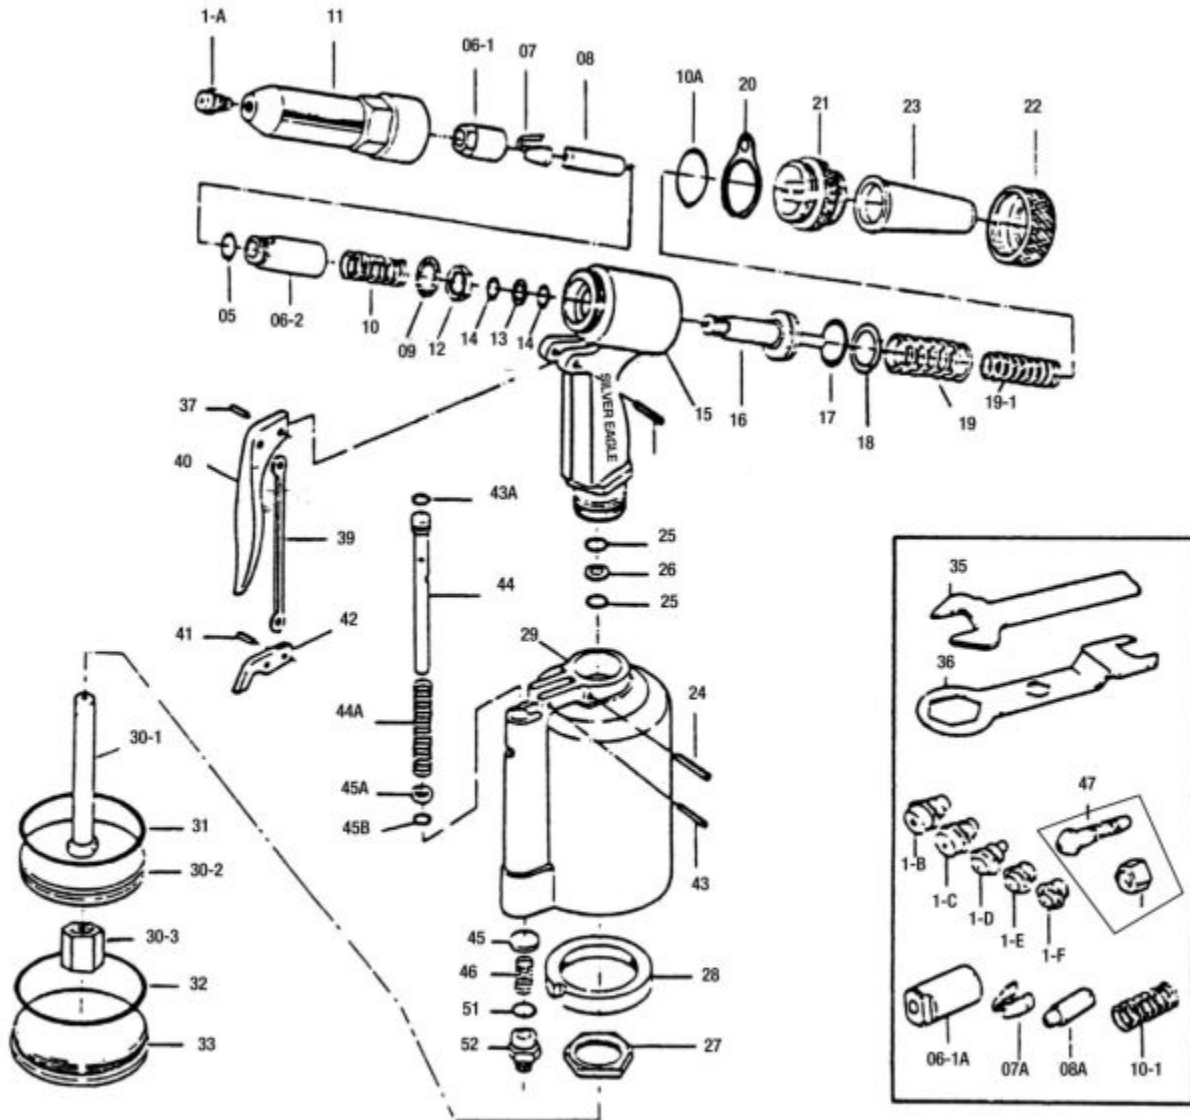

SE214 - SILVER EAGLE HD 1/4" RIVETER

Item: SE214

Description: SILVER EAGLE HD 1/4" RIVETER

Notes: N/A

Figure No	Part Number	Description	No. Reqd	Warranty Code
1	K7RS38401E	7/32 TIP FOR RL214	0	X
1	K7RS38401A	5/32 TIP FOR RL214	0	X
1	K738401B	1/8 NOSEPIECE F/RL214	0	X
1	K738401C	3/32 NOSEPIECE F/RL214	0	X
1	K738401D	1/4 IN NS F/ RVT GUN	0	X
1	K738401F	3/16 NOSEPIECE	0	X
5	K738405	ORING	1	X
6	K738406-1	JAW CASE FRT TART	1	X
6	K738406-2	JAW CASE END	1	X
6	K738406-1A	JAW CASE	1	X
7	K738407	1/8 SMALL JAW	2	X
7	K738407-A	LARGE JAW	2	X
8	K738408	JAW PUSHER	1	X
8	K738408A	LARGE JAW PUSHER	1	X
9	K7AHR273-09	CASE WASHER RING	1	X
10	K738410	JAW PUSHER SPRING 3/16	1	X
10	K738410-1	PUSHER SPRING	1	X
10	K738410A	FRAME CAP RING	1	X
11	K738411	CASE HEAD	1	X
12	K7AHR273-12	CASE LOCKNUT	1	X
13	K7AHR273-13	BACKUP RING F/SE200	1	X
14	K738314	ORING	2	X
15	K7RSSE38415	FRAME F/ SE214	1	X
16	K738416	OIL PISTON	1	X
17	K738417	OIL PISTON ORING	1	X
18	K738418	BACKUP ORING	1	X
19	K738419	RETURN SPRING	1	X
19	K738419-1	SM RETURN SPRING	1	X
20	K7RS38420	HANGING CLIP F/RL214	1	X
21	K7RS38421	FRAME CAP FOR 1/4 RIVETER	1	X
22	K738422	FRAME CAP NUT	1	X
23	K7RSSE38423	SAFETY CAP F/ SE214	1	X
24	K738424	SETTING SCREW PIN	1	X