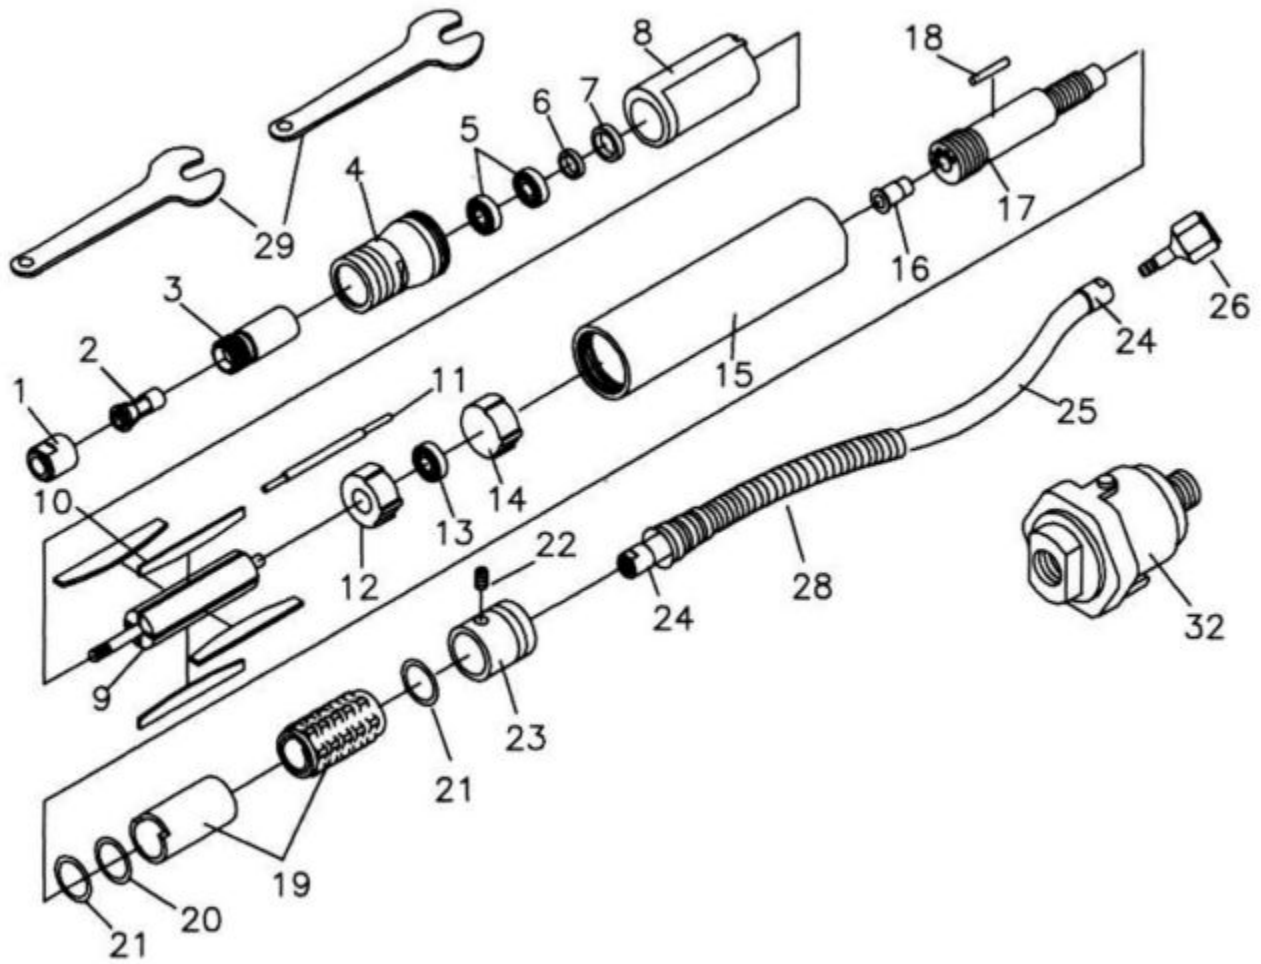

SE320K - PENCIL DIE GRINDER KIT

Item: SE320K

Description: PENCIL DIE GRINDER KIT

Notes: #24-Hose Nut-Available Only With #25 #25-Hose, Black-Includes Item #24 Hose Nut Also Available:
K7SE320SK - 10 Piece Set of Stones RSSE320KCASE - Molded Case

Figure No	Part Number	Description	No. Reqd	Warranty Code
1	K7RS24501	CLAMPING NUT RL302K	1	X
2	K7RS24502	1/8 COLLET F/RL305	1	X
3	K7RS24503	SPINDLE	1	X
4	K7RS24504	COLLET FOUNDATION	1	X
5	K7RSPDG05	BALL BEARING RL320K	2	X
6	K7RS24506	SPACER	1	X
7	K7RS24507	LATERAL DISC	1	X
8	K7RS24508	CYLINDER	1	X
9	K7RS24509	ROTOR	1	X
10	K7RS24510	ROTOR BLADES	4	X
11	K7RS24511	PIN	1	X
12	*K7Bearing Plate	RS24512	1	
13	K7RS24513	BALL BEARING	1	X
14	K7RS24514	INTAKE PLATE	1	X
15	*K7RS32015	SLEEVE, ROD	1	
16	K7RS24516	INTAKE STEEL TUBE	1	X
17	K7RS24517	HOSE PLUG	1	X
18	K7RS24518	PIN	1	X
19	K7RSPDG19	BLK SLIDING KNOB ASSY F/RL320K	1	X
20	K7RS24520	O-RING	1	X
21	K7RS24521	O-RING	2	X
22	K7RS24522	SCREW	1	X
23	K7RSPDG23	REAR END HOLDER	1	X
24	*K7--	HOSE NUT	2	
25	K7RS24525	BLK HOSE RL302K	1	X
26	K7RS24526	AIR INLET F/RL302K	1	X
28	K7RSPDG28	BLACK SILENCER	1	X
29	K7RSPDG29	9MM WRENCH RL302K	2	X
32	K7RS24532	FILTER FOR SX245K,RL302K	1	X