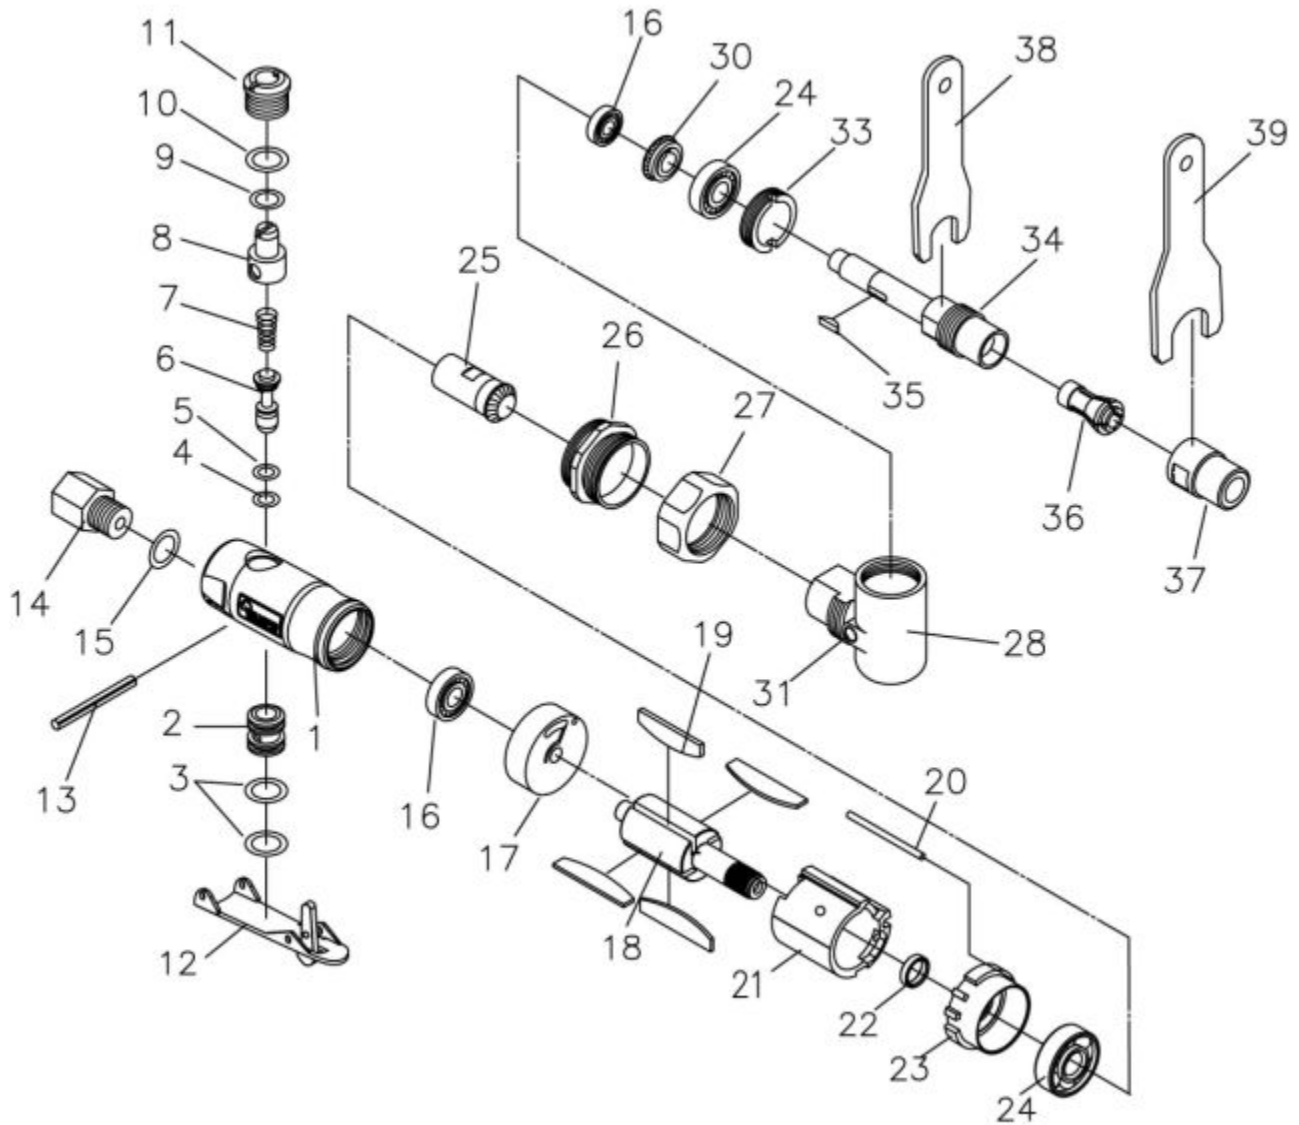

SE333 - MINI RIGHT ANGLE DIE GRINDER

Item: SE333

Description: MINI RIGHT ANGLE DIE GRINDER

Notes: N/A

Figure No	Part Number	Description	No. Reqd	Warranty Code
1	K7RS708401SE	HOUSING ASSY FOR SE333	1	X
2	*K7included with #1	BUSHING - THROTTLE VALVE	1	
3	*K7included with #1	O-RING	2	
4	K7305A04	O-RING	1	X
5	K7RS305A05	O RING F/MT3880,MT3884	1	X
6	K7305A06	THROTTLE	1	X
7	K7305A07	SPRING	1	X
8	K7RS305A08	AIR REGULATOR F/305A	1	X
9	*K7RS308A09	O-RING	1	
10	K7305A10	O-RING	1	X
11	K7RS305A11	VALVE PLUG	1	X
12	K7RS70612	SAFETY THROTTLE LVR F/SE333	1	X
13	K7848002	ROLL PIN RL910	1	X
14	K7305A14	AIR INLET	1	X
15	K7305A15	O-RING	1	X
16	K7RS30516	BALL BEARING 1884,1884R,RL305A	2	X
17	K7305A17	REAR END PLATE F/RL305A	1	X
18	K7RS305A18	ROTOR F/RL305A	1	X
19	K7305A19	VANE F/RL305A	4	X
20	K7305A20	PIN F/RL305A	1	X
21	*K7RS706421	CYLINDER	1	
22	K7RS305A22	SPINDLE COLLAR	1	X
23	K7RS305A23	FRONT END PLATE	1	X
24	K730524	FRONT BEARING	2	X
25	K7305A25	SHAFT BEVEL GEAR	1	X
26	K7RS32226	CLAMP NUT F/ SE333	1	X
27	*K7RS32227	HOUSING CAP	1	
28	K7305A28	HOUSING ANGLE	1	X
30	K7305A29	BEVEL GEAR	1	X
31	K7RS305A30	GREASE FITTING F/MT3884	1	X
33	K7305A31	NUT CLAMP	1	X
34	K7305A32	CHUCK SPINDLE	1	X
35	K7305A33	WOODRUFF KEY	1	X

36	K7RS305A34	COLLET F/RL305A,MT3880	1	X
37	K7305A35	COLLET NUT FOR RL305A	1	X
38	K7305A36	12MM WRENCH F/RL305K	1	X
39	K7305A37	17MM WRENCH	1	X