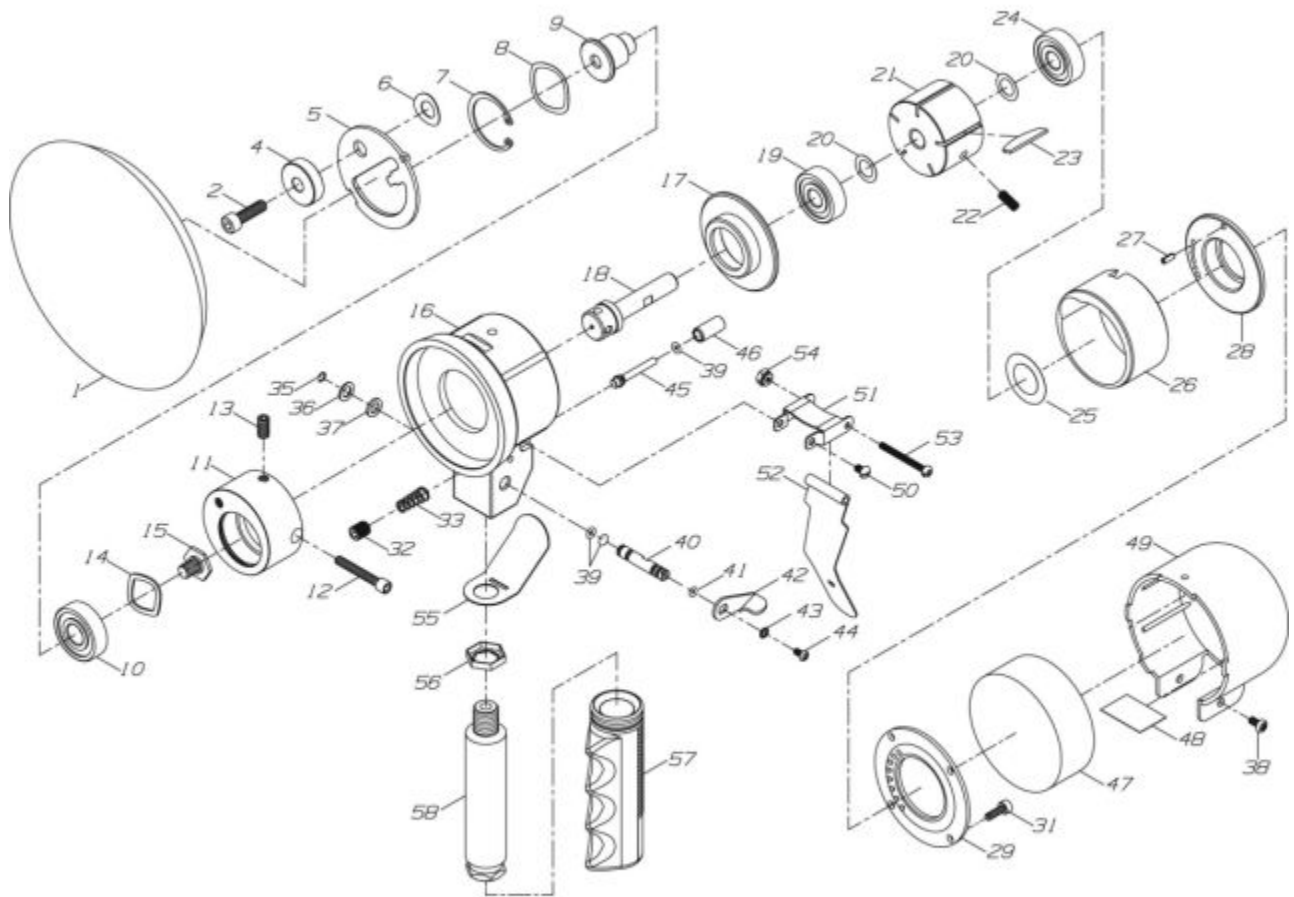

SE405 - 6" DUAL ACTION SANDER

Item: SE405

Description: 6" DUAL ACTION SANDER

Notes: N/A

Figure No	Part Number	Description	No. Reqd	Warranty Code
1	K787513	6 IN PAD	1	X
2	K791502	CAPSCREW	1	X
4	K7203N04	COUNTERWEIGHT FOR RL400	1	X
5	K7203N06	DRIVE COVER	1	X
6	K791506	SPRING WASHER	1	X
7	K791507	RETAINING RING	1	X
8	K791508	SPRING WASHER	1	X
9	K7203N09	PAD NUT F/RL400	1	X
10	K721118	BALL BEARING F/RL450	1	X
11	K7RS203N11	ORBITAL HUB F/RL400	1	X
12	K7RS91512	CAP SCREW	1	X
13	K791513	SET SCREW	1	X
14	K791514	SPRING WASHER F/RL400	1	X
15	K7RS91515	SPINDLE SCREW	1	X
16	K791516	MOTOR HOUSING	1	X
17	*K7RS203N18	FRONT END PLATE	1	
18	K7RS91518	ROTOR SHAFT	1	X
19	K7RS29120	BEARING F/MT1810	1	X
20	*K7RS203N21	ROTOR SHIM	4	
21	*K7RS91521	ROTOR	1	
22	*K7RS91522	SET SCREW	1	
23	K7203N23	RL500 VANES	5	X
24	K7RS29120	BEARING F/MT1810	1	X
25	*K7RS91525	BEARING SHIELD	1	
26	K7RS203N26	CYLINDER FOR RL400	1	X
27	*K7RS91527	PIN	1	
28	*K7RS203N28	REAR END PLATE	1	
29	*K7RS203N29	EXHAUST DIFFUSER PLATE	1	
31	*K7RS91531	DIFFUSER PLATE MOUNTING SCREW	4	
32	K7RS91532	SET SCREW	1	X
33	K7RS91533	THROTTLE SPRING	1	X
35	K7RS91535	RET RING F/RL400	1	X
36	K7RS91536	FLAT WASHER F/RL400	1	X

37	K7RS91537	RUBBER WASHER F/RL400	1	X
38	K7RS91538	SCREW F/HANDLE FOR RL400	2	X
39	K791539	O RING	3	X
40	K791540	REGULATOR VALVE	1	X
41	K791541	O RING	1	X
42	K791542	REGULATOR KNOB F/RL400	1	X
43	K791543	LOCKWASHER	1	X
44	K791544	SCREW	1	X
45	K7203N37	THROTTLE STEM F/RL400	1	X
46	K791546	THROTTLE VALVE	1	X
47	K7203N32	MUFFLER F/RL400	1	X
48	K7203N34	SPONGE F/RL400	1	X
49	K7RS91549SE	COVER F/RL400	1	X
50	K7RS91550	SCREW	2	X
51	K791551	THROTTLE LEVER BRACKET F/RL400	1	X
52	K7RS10102M	THROTTLE LEVER F/SE405	1	X
53	K791553	SCREW	1	X
54	K791554	NUT	1	X
55	K791555	LEVER RETURN SPRING F/RL400	1	X
56	K7RS91556	LOCKING NUT F/RL400	1	X
57	K791557	HANDLE GRIP	1	X
58	K791558	HANDLE FOR RL400	1	X