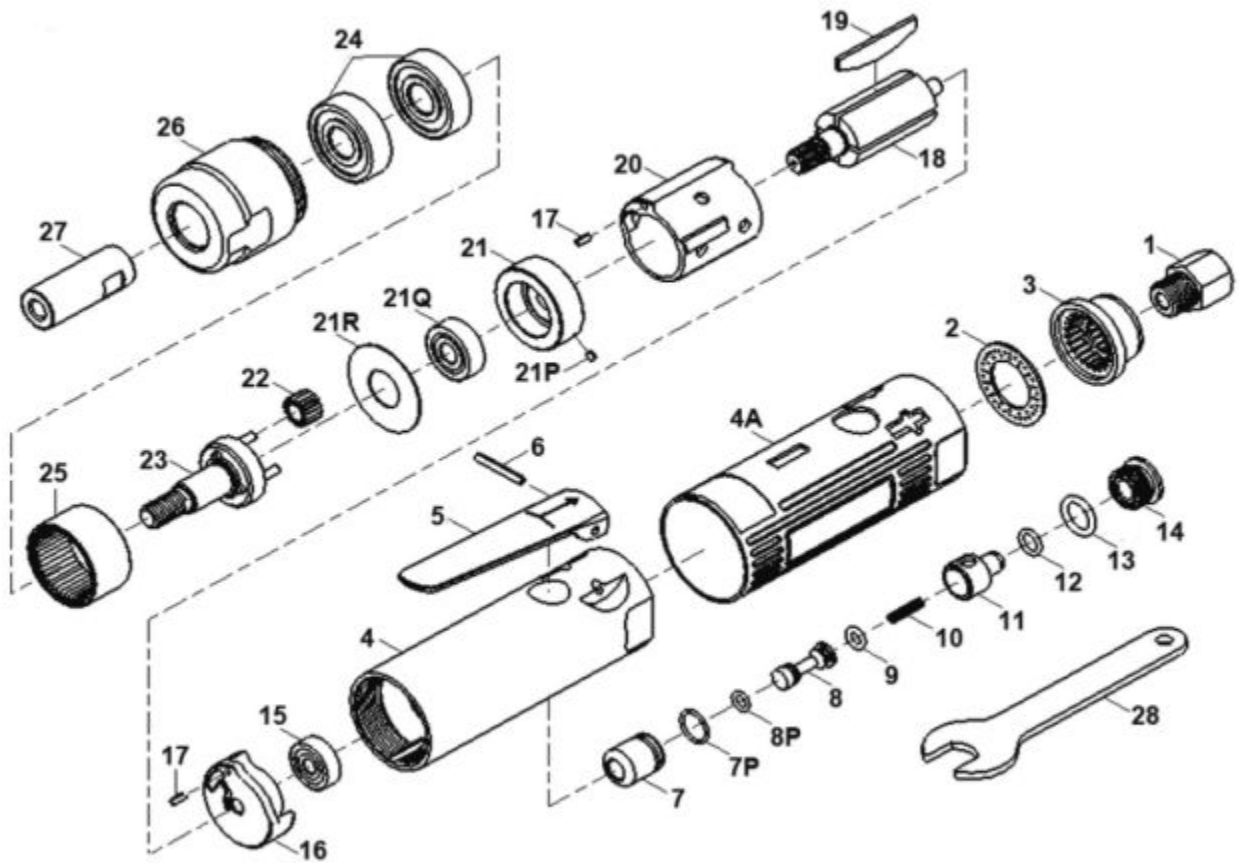

SE712K - PINSTRIPE REMOVAL W/ 12 PADS

Item: SE712K

Description: PINSTRIPE REMOVAL W/ 12 PADS

Notes: H1400E-AR CAN BE USED WITH THIS TOOL. ARBOR

Figure No	Part Number	Description	No. Reqd	Warranty Code
1	*H1SE712-01	INLET BUSHING	1	
2	*H1SE712-02	CIRCLIP	1	
3	H1SE712-03	EXHAUST DEFLECTOR F/ SE712	1	X
4	H1SE712-04	MOTOR HOUSING F/SE712	1	X
5	*H1SE712-04A	HOUSING SLEEVE	1	
6	*H1SE712-05	THROTTLE LEVER	1	
7	*H1SE712-06	PIN	1	
8	*H1SE712-07	VALVE BUSHING	1	
9	*H1SE712-07P	O-RING	1	
10	*H1SE712-08	THROTTLE VALVE	1	
11	*H1SE712-08P	O-RING	1	
12	*H1SE712-09	O-RING	1	
13	*H1SE712-10	SPRING	1	
14	*H1SE712-11	AIR REGULATOR	1	
15	*H1SE712-12	O-RING	1	
16	*H1SE712-13	O-RING	1	
17	*H1SE712-14	VALVE SCREW	1	
18	*H1SE712-15	BALL BEARING	1	
19	*H1SE712-16	REAR END PLATE	1	
20	*H1SE712-17	PIN	2	
21	*H1SE712-18	ROTOR	1	
22	*H1SE712-19	ROTOR BLADE	4	
23	*H1SE712-20	CYLINDER	1	
23	*H1SE712-21	FRONT END PLATE	1	
24	*H1SE712-21P	PIN	1	
25	*H1SE712-21Q	BALL BEARING	1	
26	*H1SE712-21R	WASHER	1	
27	*H1SE712-22	IDLER GEAR	3	
28	*H1SE712-23	IDLER GEAR PLATE	1	
29	*H1SE712-24	BALL BEARING	2	
30	*H1SE712-25	RING GEAR	1	
31	*H1SE712-26	GEAR CAP	1	
32	H1SE712-27	SPINDLE F/SE712K	1	X