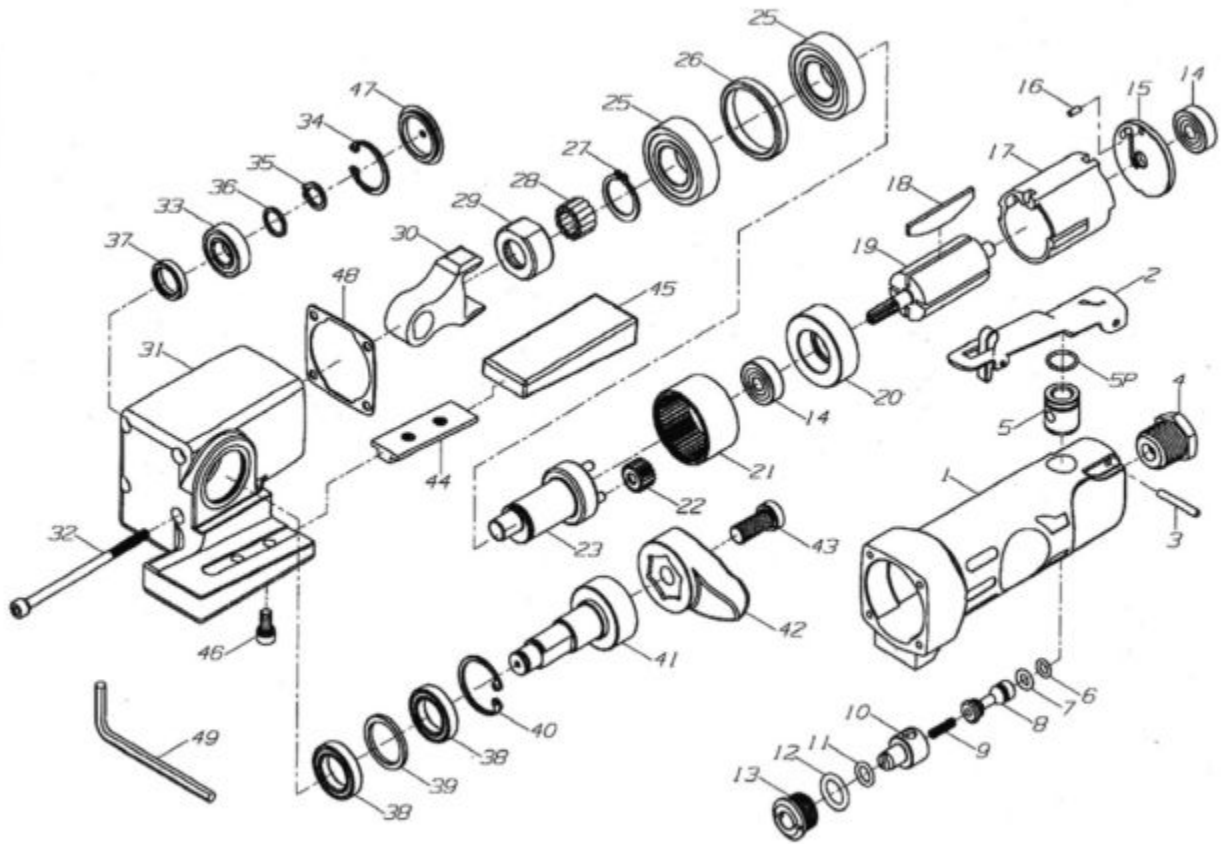

SE750 - PNEUMATIC DOOR SKINNER TOOL

Item: SE750

Description: PNEUMATIC DOOR SKINNER TOOL

Notes: N/A

Figure No	Part Number	Description	No. Reqd	Warranty Code
1	H1DS1000-01	MOTOR HOUSING F/ SE750	1	X
2	*H1DS1000-02	LEVER	1	
3	*H1DS1000-03	PIN	1	
4	H1DS1000-04	INLET F/ SE750	1	X
5	*H1DS1000-25	BEARING	2	
5	*H1DS1000-05	VALVE BUSHING	1	
5	*H1DS1000-5P	O'RING	1	
6	H1DS1000-06	O RING F/ SE750	1	X
7	H1DS1000-07	O RING F/ SE750	1	X
8	H1DS1000-08	VALVE STEM F/ SE750	1	X
9	H1DS1000-09	VALVE SPRING F/ SE750	1	X
10	H1DS1000-10	AIR REGULATOR F/ SE750	1	X
11	H1DS1000-11	O RING F/ SE750	1	X
12	H1DS1000-12	O RING F/ SE750	1	X
13	H1DS1000-13	VALVE PLUG F/ SE750	1	X
14	*H1DS1000-14	BEARING	2	
15	H1DS1000-15	REAR END PLATE F/ SE750	1	X
16	*H1DS1000-16	PIN	1	
17	*H1DS1000-17	CYLINDER	1	
18	*H1DS1000-18	ROTOR BLADES	4	
19	*H1DS1000-19	ROTOR	1	
20	*H1DS1000-20	FRONT END PLATE	1	
21	*H1DS1000-21	INTERNAL GEAR	1	
22	*H1DS1000-22	PLANET GEAR	3	
23	*H1DS1000-23	PLANET CARRIER	1	
25	*H1DS1000-25	BEARING	2	
26	*H1DS1000-26	SPACER	1	
27	H1DS1000-27	RETAINER RING	1	X
28	*H1DS1000-28	NEEDLE	13	
29	*H1DS1000-29	NEEDLE PLATE	1	
30	*H1DS1000-30	DRIVE SPINDLE	1	
31	H1DS1000-31	ANGLE HEAD CASING F/SE750	1	X
32	*H1DS1000-32	SCREW	4	

33	H1DS1000-33	BEARING F/SE750	1	X
34	H1DS1000-34	RETAINING RING F/SE750	1	X
35	H1DS1000-35	RETAINING RING	1	X
36	*H1DS1000-36	SPACER	1	
37	*H1DS1000-37	SPACER	1	
38	H1DS1000-38	BEARING F/SE750	2	X
39	*H1DS1000-39	SPACER	1	
40	H1DS1000-40	RETAINING RING	1	X
41	*H1DS1000-41	SPINDLE	1	
42	H1DS1000-42	PRESS BLADE F/SE750	1	X
43	H1DS1000-43	SCREW F/SE750	1	X
44	H1DS1000-44	STEEL PLATE FOR SE750	1	X
45	H1DS1000-45A	NYLON SEAT F/SE750	1	X
46	H1DS1000-46	SCREW F/SE750	2	X
47	H1DS1000-47	COVER F/SE750	1	X
48	*H1DS1000-48	GASKET	1	
49	*H1DS1000-49	HEX WRENCH	1	